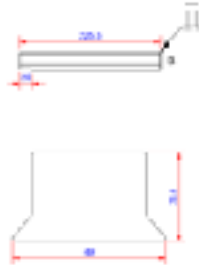

Sternkapsel 36mm - muffe lille SORT