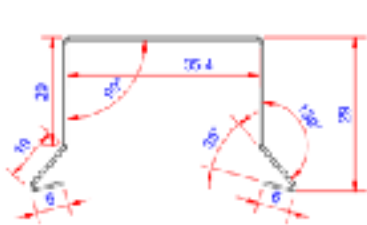

Sternkapsel 36mm - muffe lille SORT