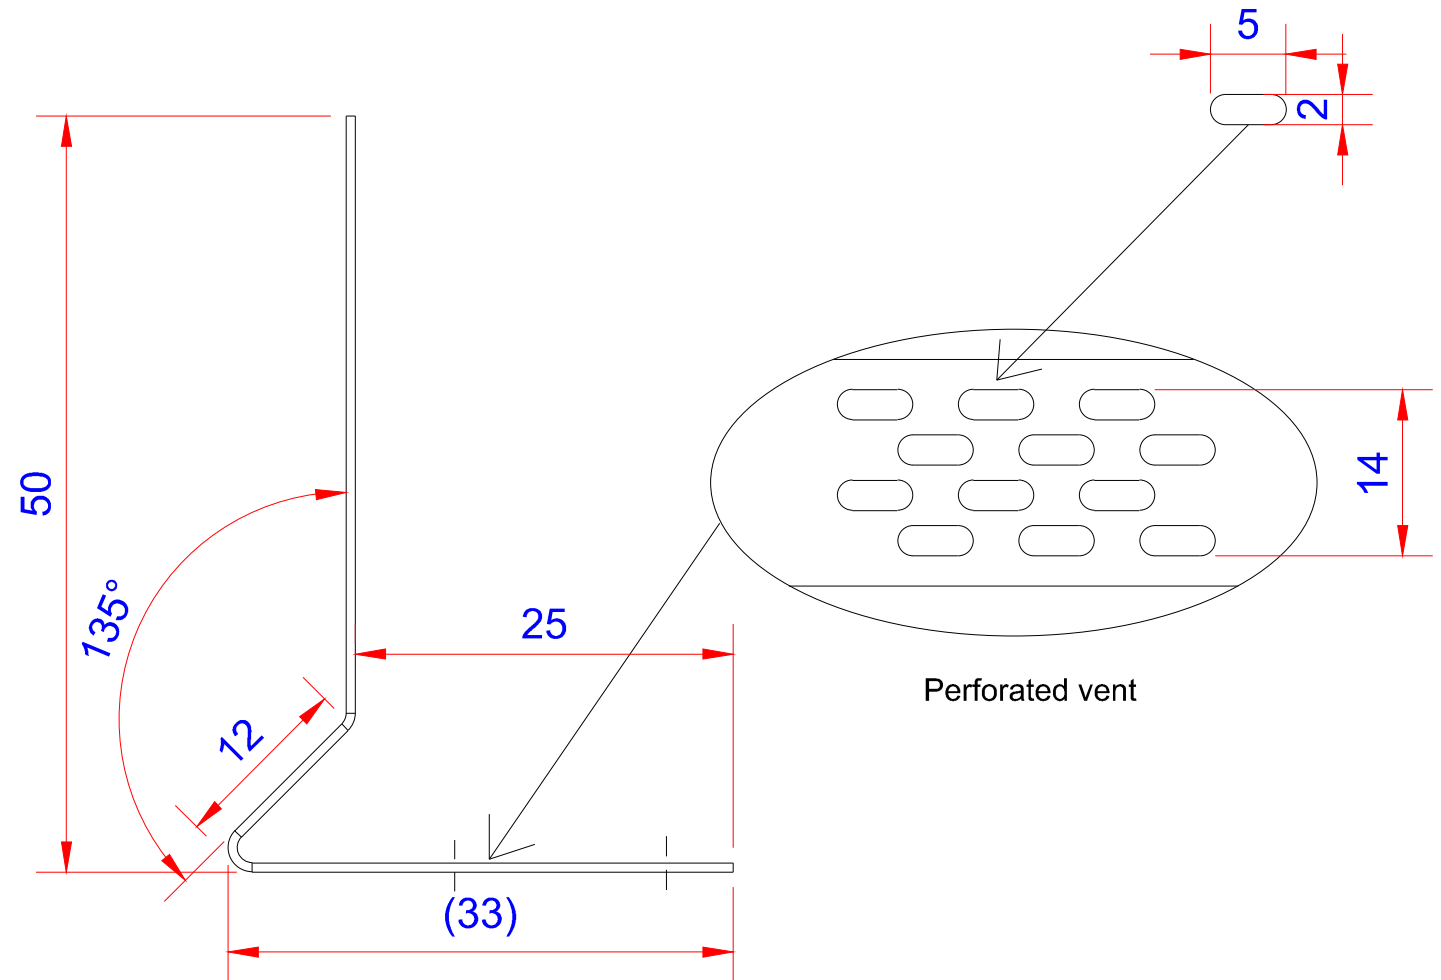

Product:

Start og ventilationsprofil Z-type

Data:	
Scale:	2:1
Material	EN AW-1060-H24
Material thickness	0.6mm.
Material length	3000 mm.
Pcs/pallet	
Pcs/box	

Farve:
ALU
(only made in alu blank)

Date	28.03.2022
NO	FP0502-GTB