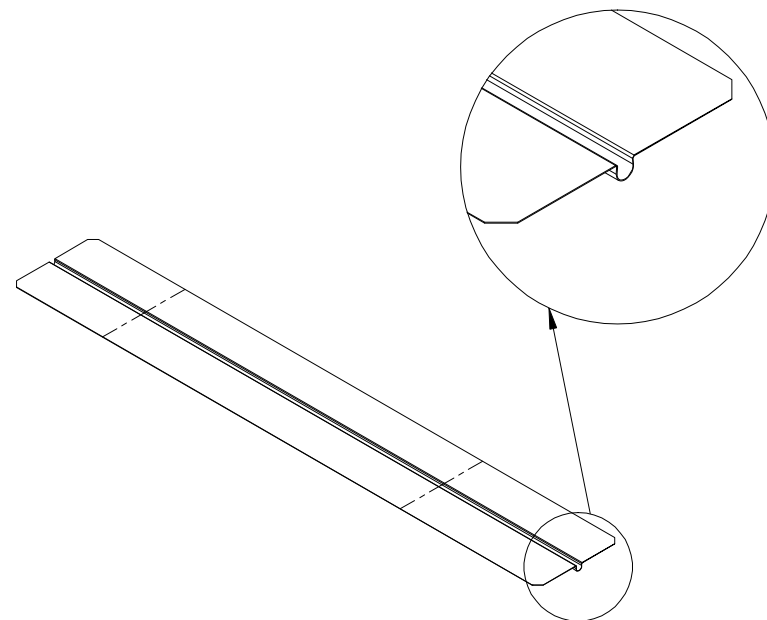

Product:

Floor heating plate $\varnothing 20\text{mm} \times 280\text{mm} \times 1150\text{mm}$

Scale:	1:5
Material	EN AW 1060-H24
Material thickness	0.5mm \pm 10%
Material length	1150mm.
Product width	280mm.