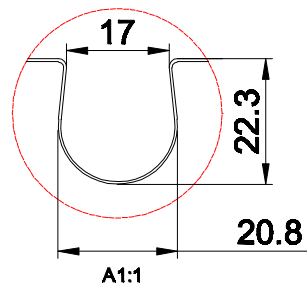

Product:

Floor heating plate $\varnothing 20\text{mm} \times 280\text{mm} \times 1150\text{mm}$

Scale:	1:5
Material	EN AW 1060-H24
Material thickness	0.5mm \pm 10%
Material length	1150mm.
Product width	280mm.