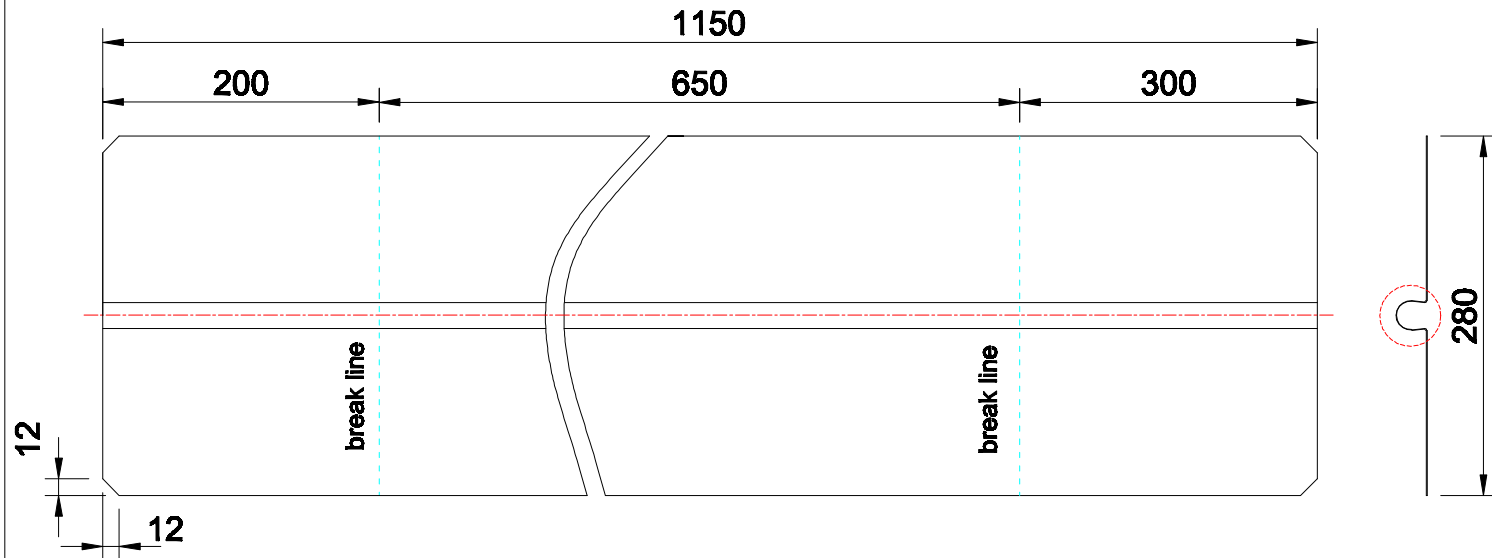

Product:

Floor heating plate $\varnothing 20\text{mm} \times 280\text{mm} \times 1150\text{mm}$

Scale:	1:5
Material	EN AW 1060-H24
Material thickness	0.5mm \pm 10%
Material length	1150mm.
Product width	280mm.