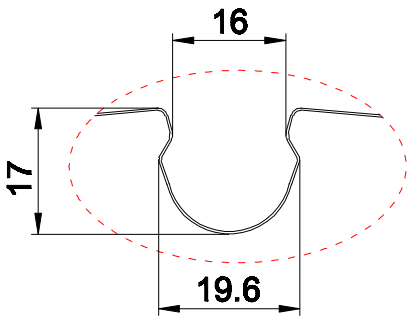

Product:

Floor heating plate \varnothing 16mm x 180mm x 1000mm

Scale:	1:5
Material	EN AW 1060-H24
Material thickness	0.3mm \pm 10%
Material length	1000mm.
Product width	180mm.

A

1:1

Date	01.03.2019
NO.	GP00115-GTB