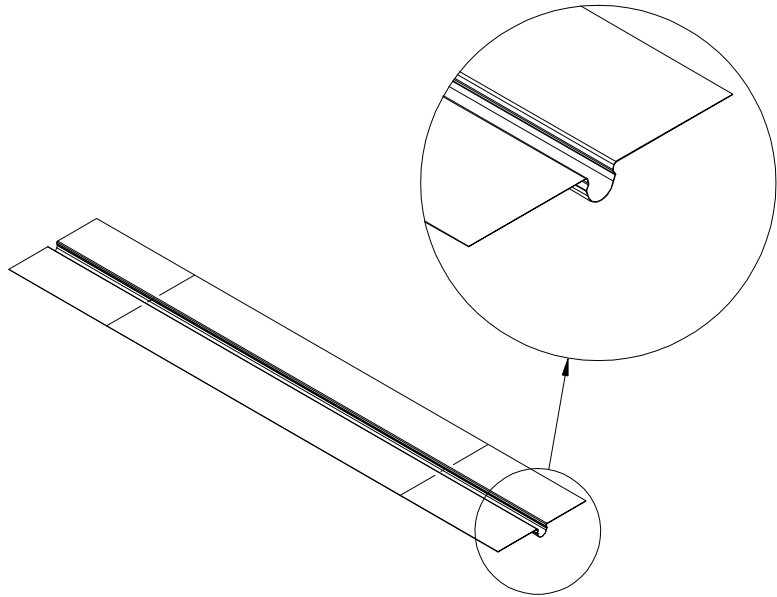

Product:

Floor heating plate \varnothing 16mm x 180mm x 1000mm

Scale:	1:5
Material	EN AW 1060-H24
Material thickness	0.3mm \pm 10%
Material length	1000mm.
Product width	180mm.

A

1:1

Date	01.03.2019
NO.	GP00115-GTB