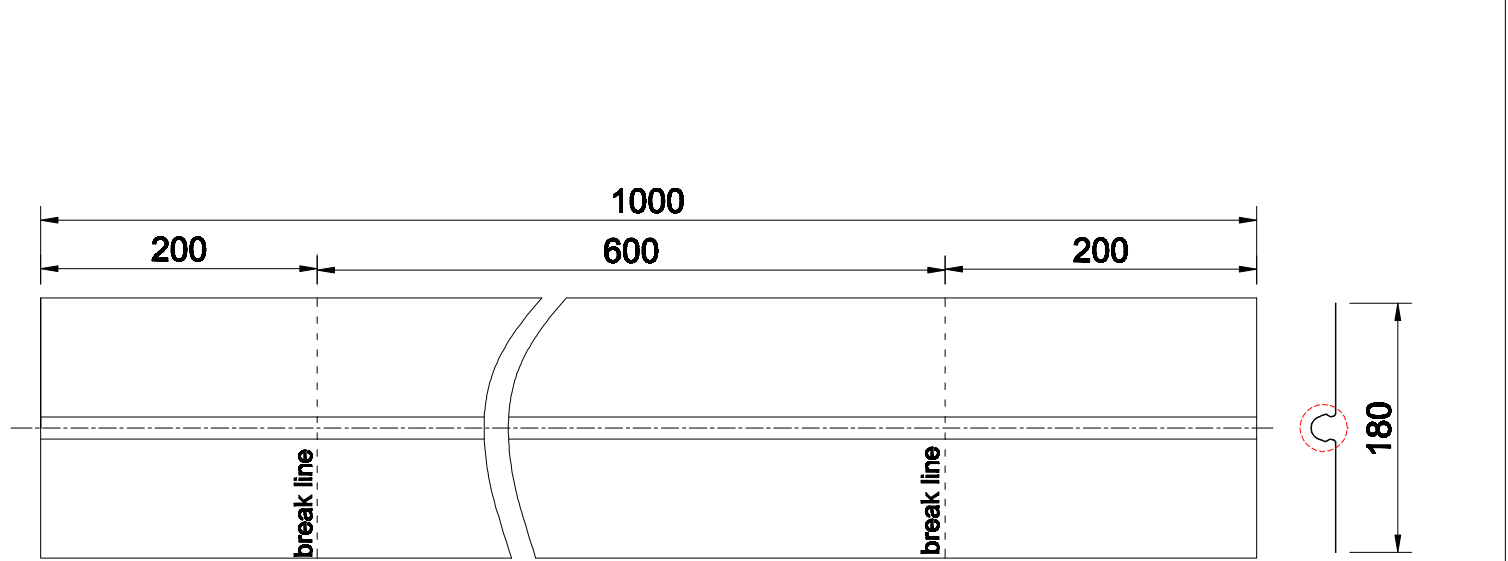

Product:

Floor heating plate \varnothing 16mm x 180mm x 1000mm

Scale:	1:5
Material	EN AW 1060-H24
Material thickness	0.3mm \pm 10%
Material length	1000mm.
Product width	180mm.

A

1:1

Date	01.03.2019
NO.	GP00115-GTB