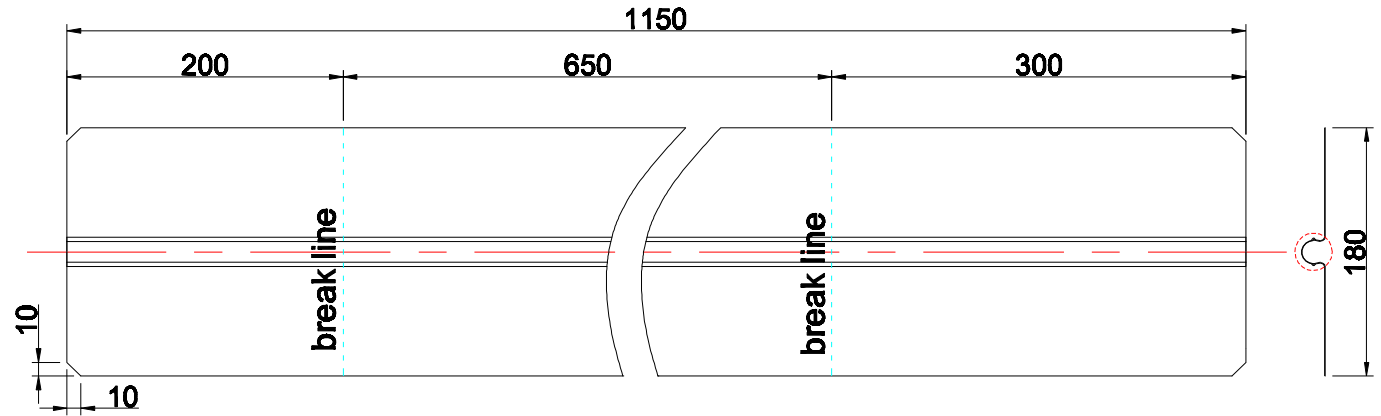

Product:

Floor heating plate Ø16mm x 180mm x 1150mm

Scale:	1:5
Material	EN AW 1060-H24
Material thickness	0.5mm±10%
Material length	1150mm.
Product width	180 mm.

Date	01.03.2019
NO.	GP00118-GTB