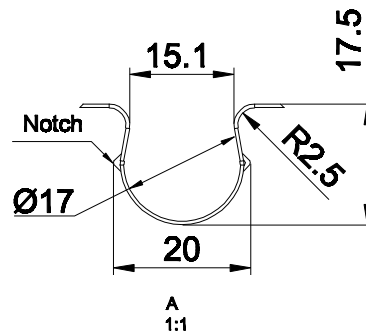

Product:

Floor heating plate Ø16mm x 180mm x 1150mm

Scale:	1:5
Material	EN AW 1060-H24
Material thickness	0.5mm±10%
Material length	1150mm.
Product width	180 mm.

Date	01.03.2019
NO.	GP00118-GTB