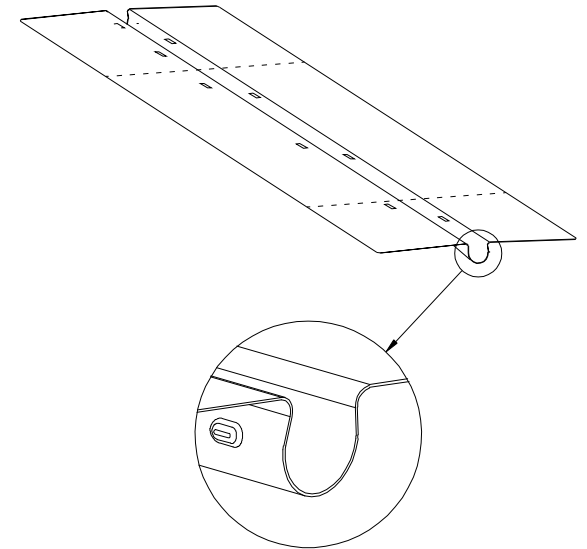

Product:

Floor heating plate Ø16mm x 180mm x 1150mm

Scale:	1:5
Material	EN AW 1060-H24
Material thickness	0.5mm±10%
Material length	1150mm.
Product width	180 mm.

Date	01.03.2019
NO.	GP00118-GTB