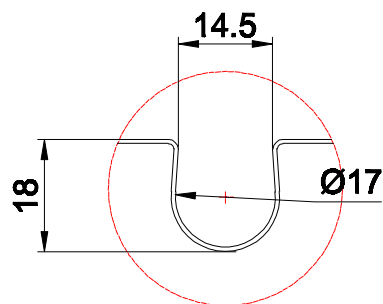

Product:

Floor heating plate $\varnothing 17\text{mm} \times 180\text{mm} \times 1000\text{mm}$

Scale:	1:5
Material	EN AW 1060-H24
Material thickness	0.4mm \pm 10%
Material length	1000mm.
Product width	180 mm.