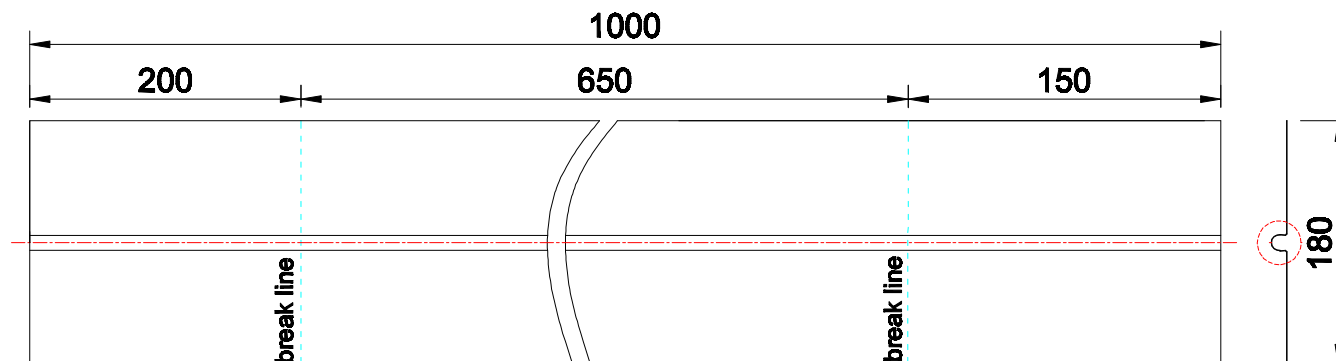

Product:

Floor heating plate $\varnothing 17\text{mm} \times 180\text{mm} \times 1000\text{mm}$

Scale:	1:5
Material	EN AW 1060-H24
Material thickness	0.4mm \pm 10%
Material length	1000mm.
Product width	180 mm.