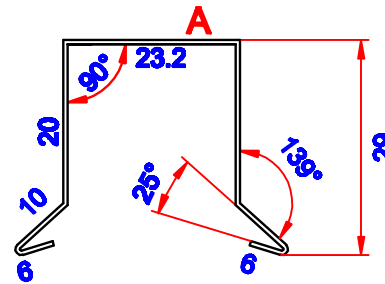

GT-BUILD

Product:

Alu kapsel 22 mm

Data:

Scale: 1:1

Material 2S/EN AW-1050

Material thickness 0.6 mm.

Material length 1000 mm.

Pcs/pallet 1200

Pcs/box 50

NOTE:

Date 29.01.2018

NO. TP04002-GTB