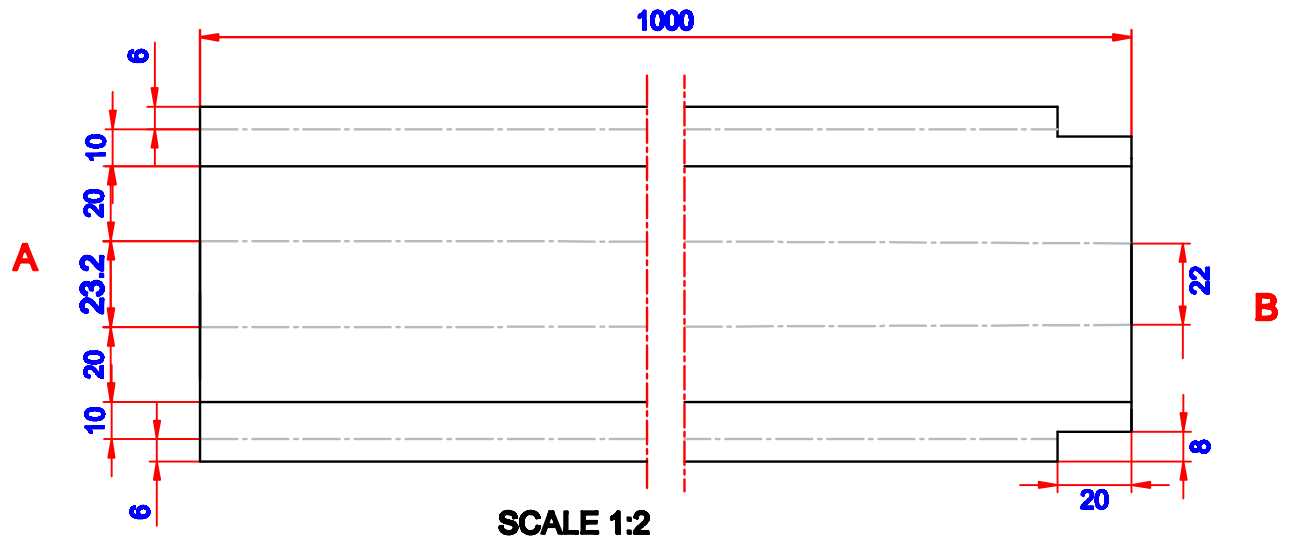

GT-BUILD

Product:

Alu kapsel 22 mm

Data:

Scale: 1:1

Material 2S/EN AW-1050

Material thickness 0.6 mm.

Material length 1000 mm.

Pcs/pallet 1200

Pcs/box 50

NOTE:

Date 29.01.2018

NO. TP04002-GTB