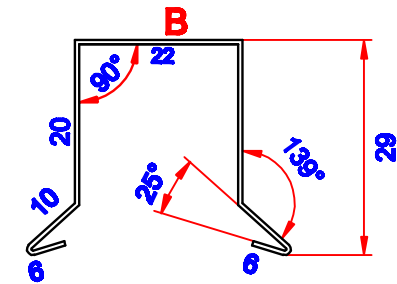

GT-BUILD

Product:

Alu kapsel 22 mm

Data:

Scale: 1:1

Material 2S/EN AW-1050

Material thickness 0.6 mm.

Material length 1000 mm.

Pcs/pallet 1200

Pcs/box 50

NOTE:

Date 29.01.2018

NO. TP04002-GTB