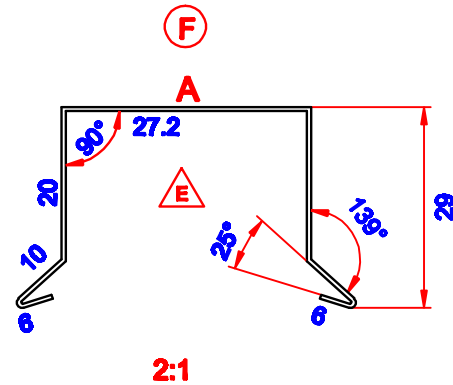

GT-BUILD

Product:

Stern kapse26mm Lige

Data:

Scale: 2:1

Material 2S/EN AW-1050

Material thickness 0.6 mm.

Material length 1000 mm.

Pcs/pallet 1200

Pcs/box 50

NOTE:

Date 29.01.2018

NO. TP04003-GTB