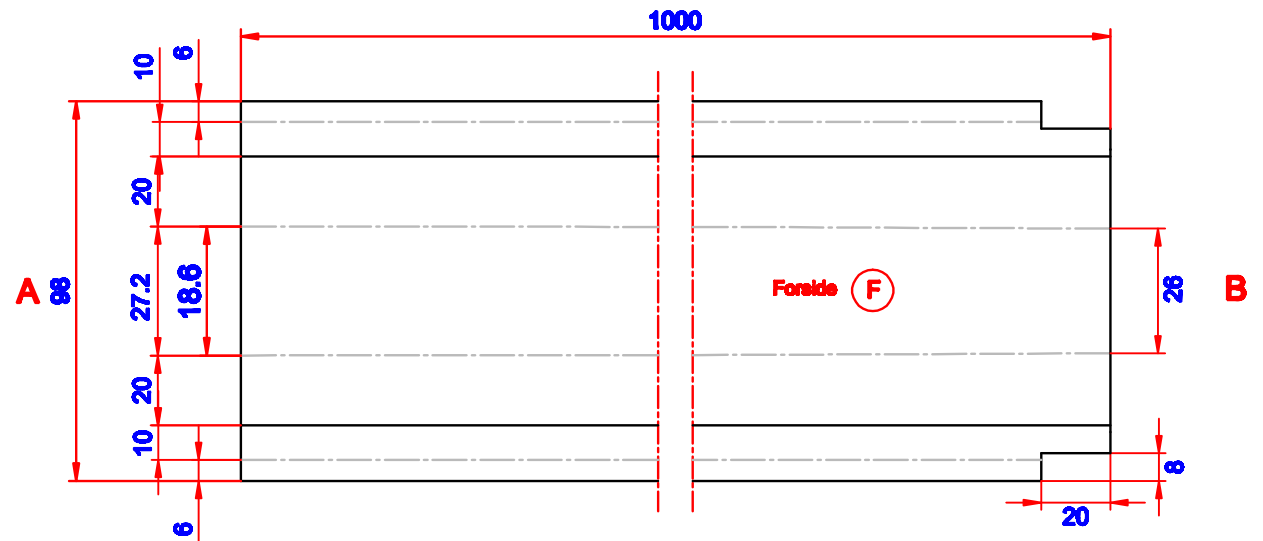

GT-BUILD

Product:

Stern kapse26mm Lige

Data:

Scale: 2:1

Material 2S/EN AW-1050

Material thickness 0.6 mm.

Material length 1000 mm.

Pcs/pallet 1200

Pcs/box 50

NOTE:

Date 29.01.2018

NO. TP04003-GTB