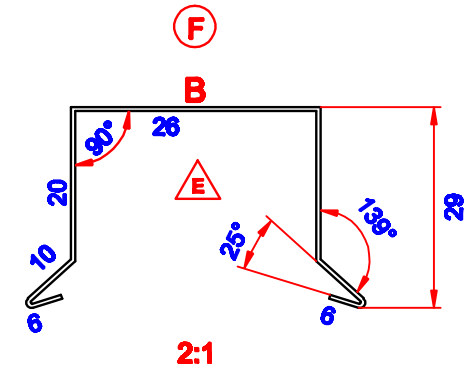

GT-BUILD

Product:

Stern kapse26mm Lige

Data:

Scale: 2:1

Material 2S/EN AW-1050

Material thickness 0.6 mm.

Material length 1000 mm.

Pcs/pallet 1200

Pcs/box 50

NOTE:

Date 29.01.2018

NO. TP04003-GTB