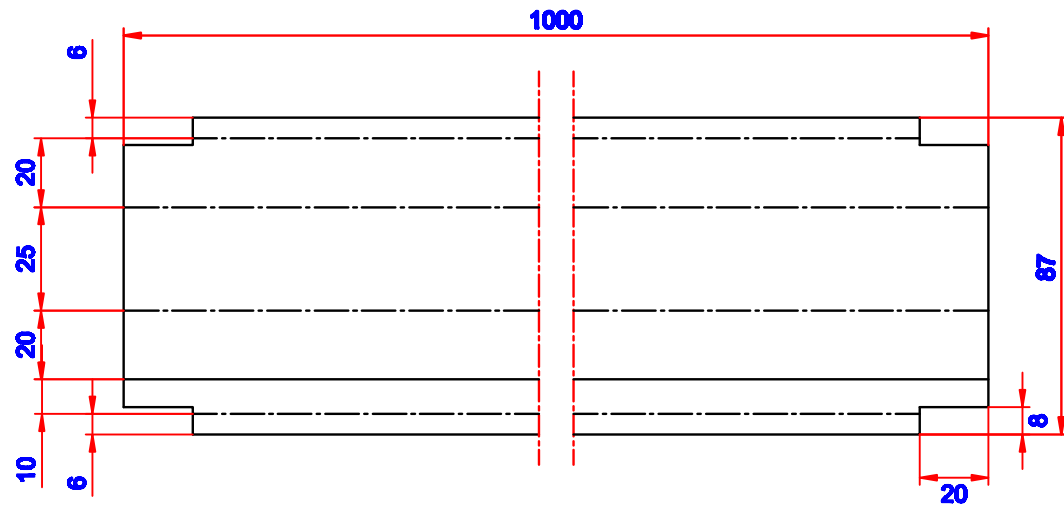

GT-BUILD

Product:

kapsel 25 mm med skrå kant

Data:

Scale: 4:1

Material 2S/EN AW-1050

Material thickness 0.6 mm.

Material length 1000 mm.

Pcs/pallet 1200

Pcs/box 50

NOTE:

Date 29.01.2018

NO. TP05001-GTB