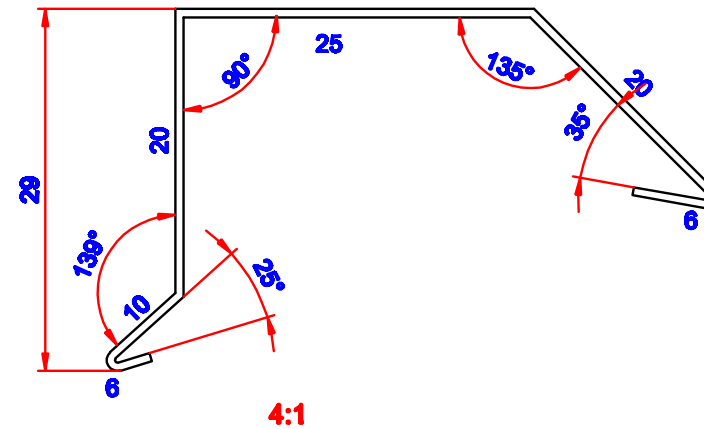

GT-BUILD

Product:

kapsel 25 mm med skrå kant

Data:

Scale: 4:1

Material 2S/EN AW-1050

Material thickness 0.6 mm.

Material length 1000 mm.

Pcs/pallet 1200

Pcs/box 50

NOTE:

Date 29.01.2018

NO. TP05001-GTB