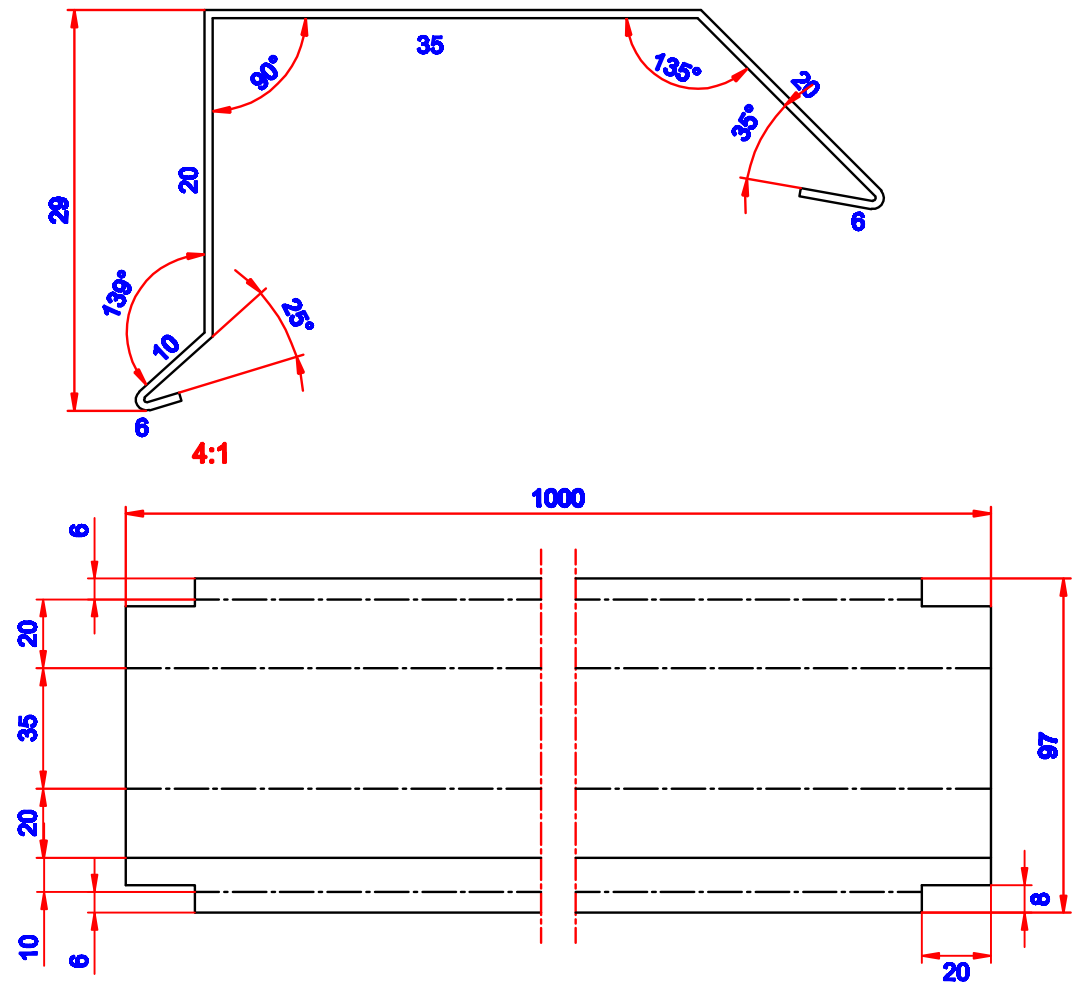

# GT-BUILD

Product:

kapsel 35 mm med skrå kant

Data:

Scale: 4:1

Material 2S/EN AW-1050

Material thickness 0.6 mm.

Material length 1000 mm.

Pcs/pallet 1200

Pcs/box 50

NOTE:

Date 29.01.2018

NO. TP05002-GTB