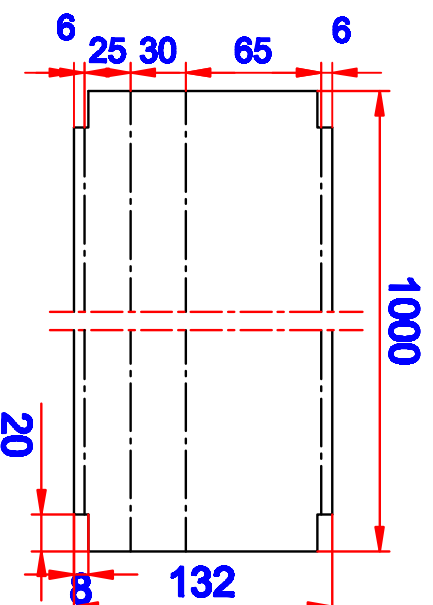

GT-BUILD

Product:

Stemkapsel Type 65

Data:

Scale: 5:1

Material: 2S/EN AW-1050

Material thickness: 0.6 mm.

Material length: 1000 mm.

Pcs/pallet: 1000

Pcs/box: 50

NOTE:

Date: 29.01.2018

NO. TP06001-GTB