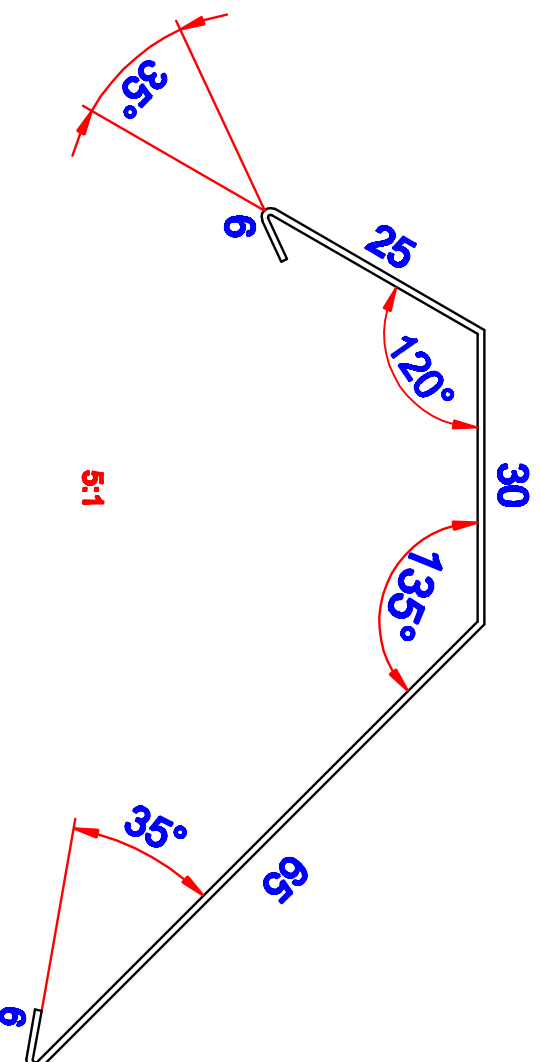

GT-BUILD

Product:

Stemkapsel Type 65

Data:

Scale: 5:1

Material: 2S/EN AW-1050

Material thickness: 0.6 mm.

Material length: 1000 mm.

Pcs/pallet: 1000

Pcs/box: 50

NOTE:

Date: 29.01.2018

NO. TP06001-GTB