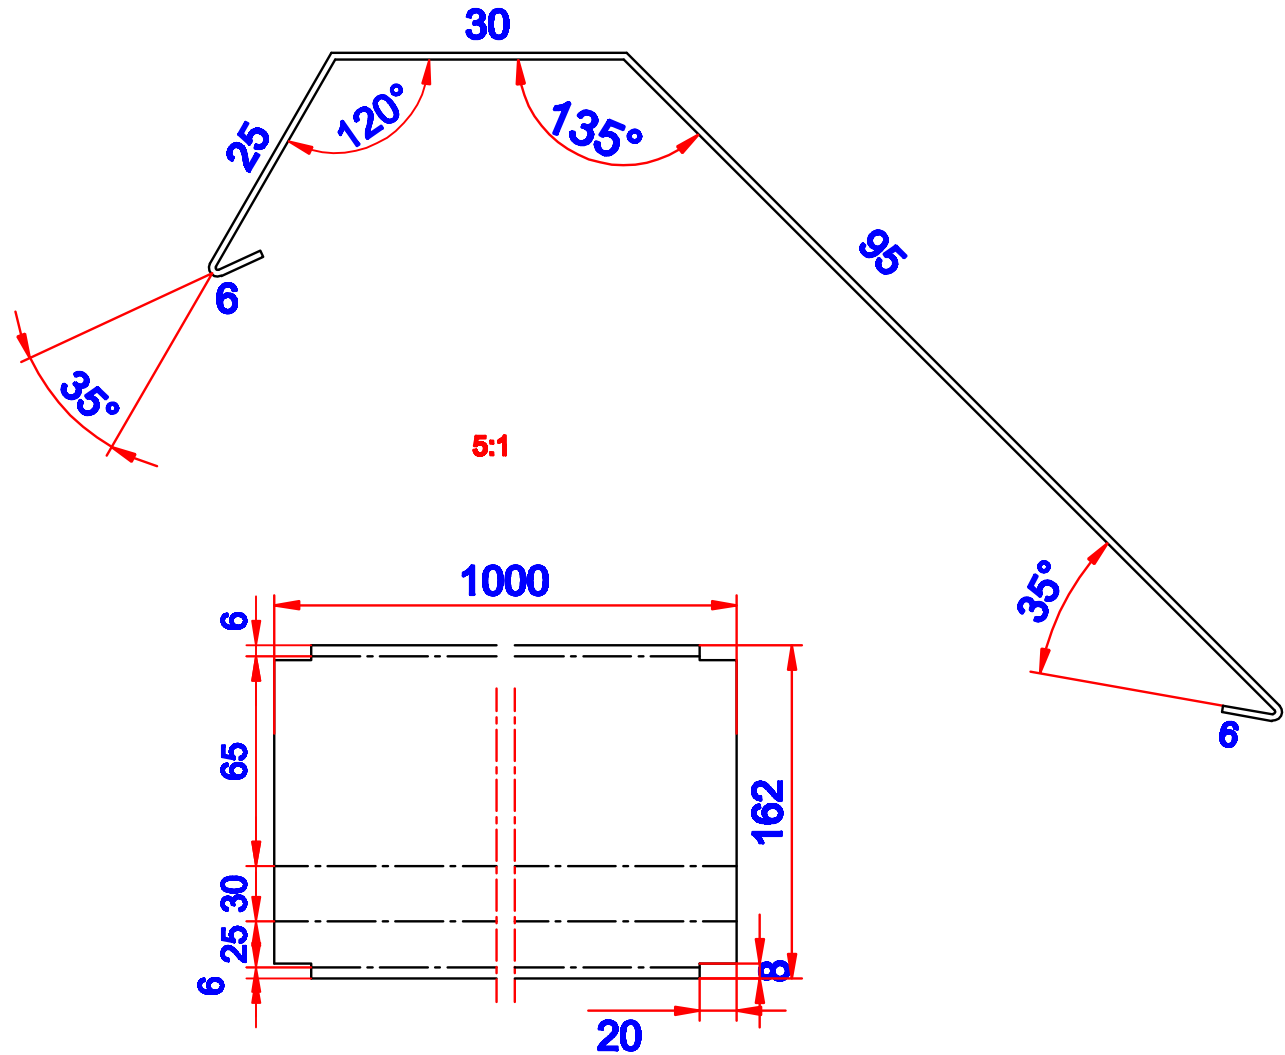

# GT-BUILD

Product:

Sternkapsel Type 95

Data:

Scale:	5:1
Material	2S/EN AW-1050
Material thickness	0.6 mm.
Material length	1000 mm.
Pcs/pallet	1000
Pcs/box	50

NOTE:

Date 29.01.2018

NO. TP06002-GTB