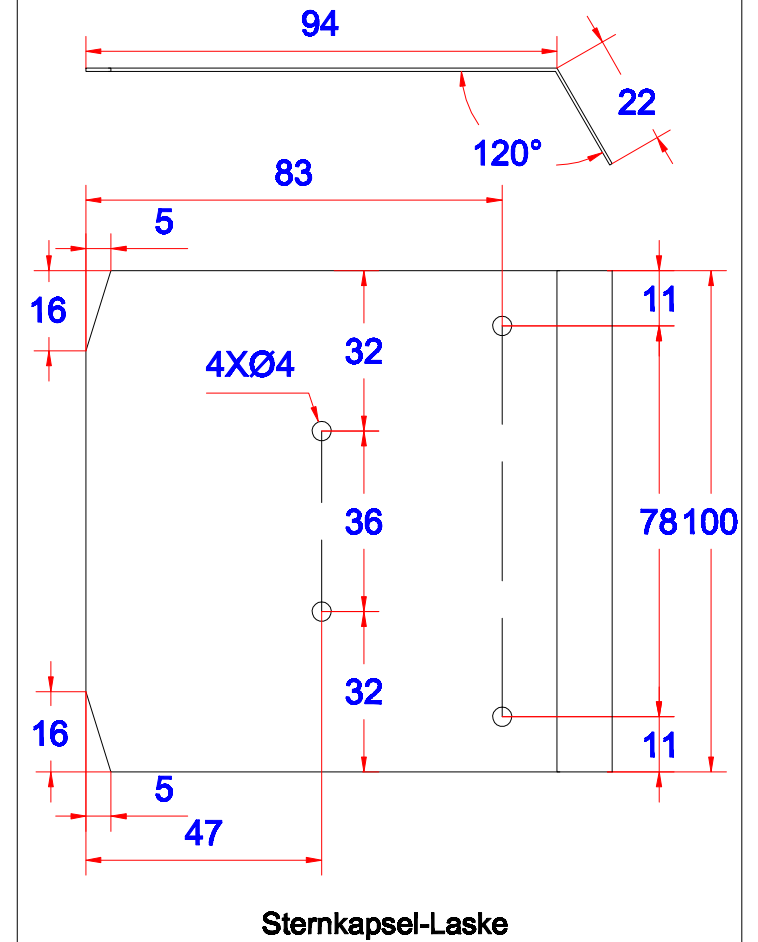

GT-BUILD

Product: Alu Sternkapsel 4D - 92

Data:	
Scale:	1:1
Material:	EN AW-1060-H14
Material thickness:	0.6 mm.
Material length:	1000 mm.
Pcs/pallet:	
Pcs/box:	

NOTE:
Must have 1 pcs "Laske" per profile in each box.

Date:	10.09.2018
NO.:	TP06004-GTB