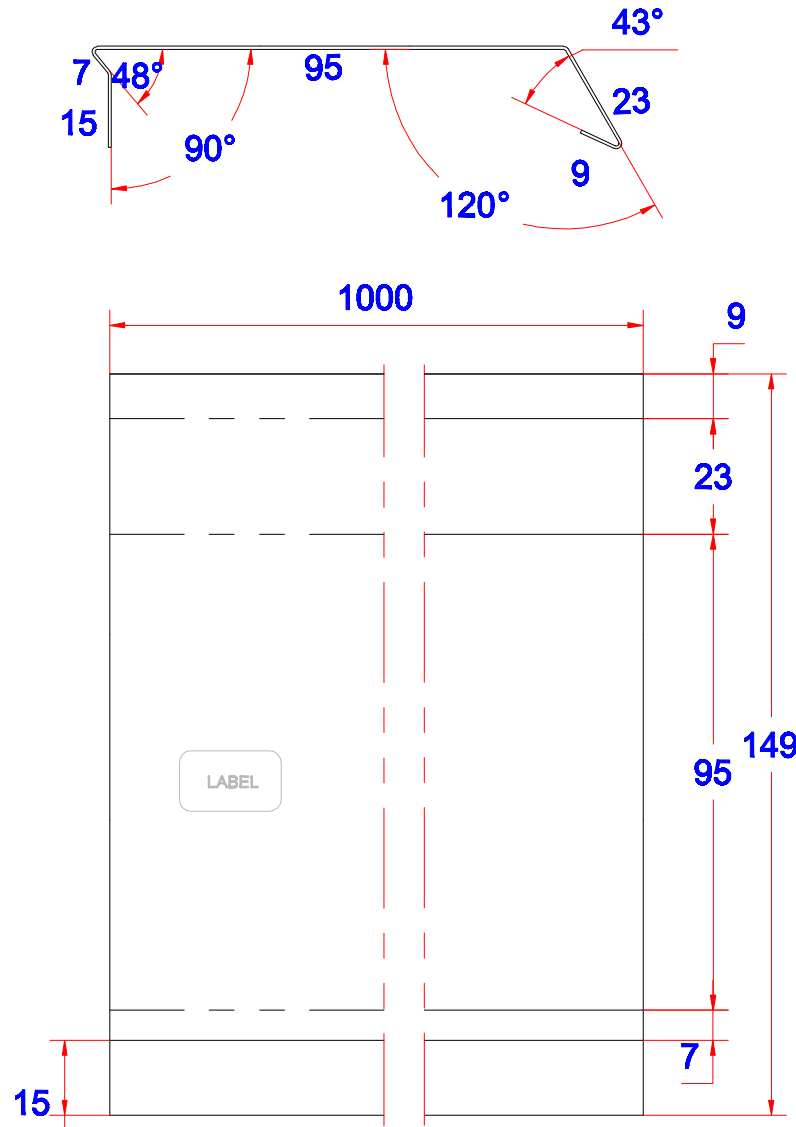

GT-BUILD

Product: Alu Sternkapsel 4D - 92

Data:	
Scale:	1:1
Material:	EN AW-1060-H14
Material thickness:	0.6 mm.
Material length:	1000 mm.
Pcs/pallet:	
Pcs/box:	

NOTE:
Must have 1 pcs "Laske" per profile in each box.