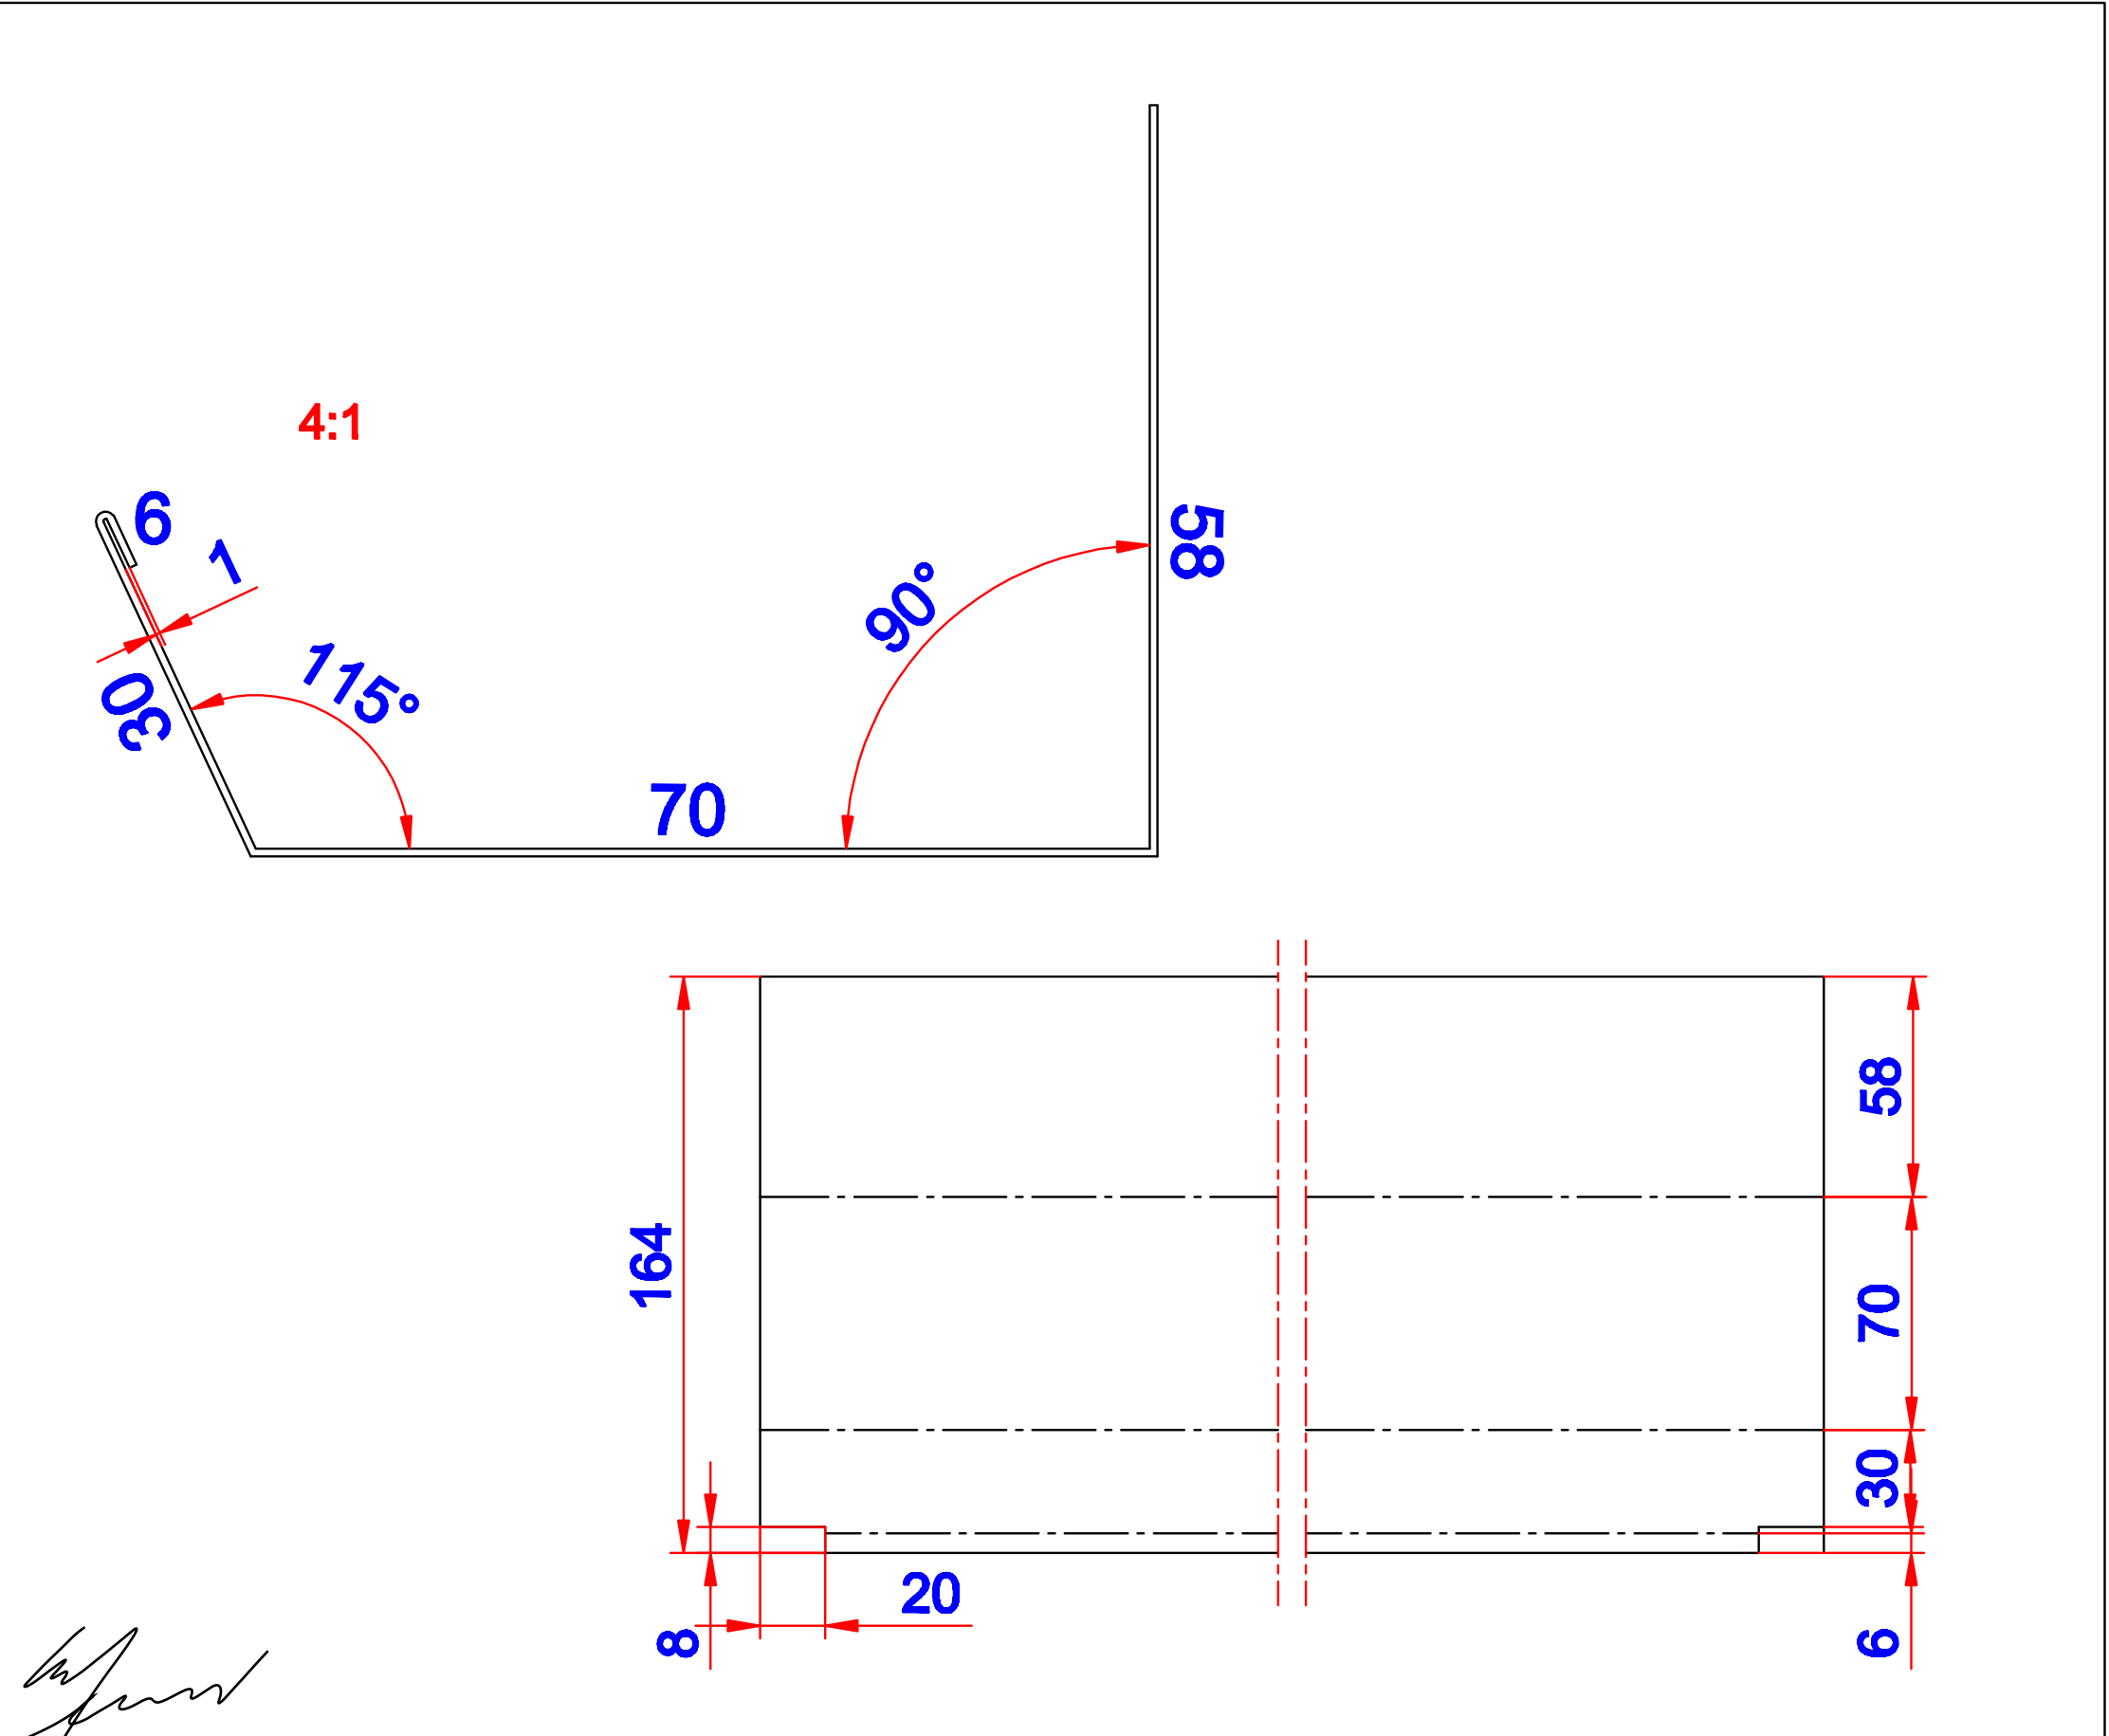

# GT-BUILD

Product:

Sternrende

Data:	
Scale:	4:1
Material	2S/EN AW-1050
Material thickness	0.6 mm.
Material length	1000 mm.
Pcs/pallet	1000
Pcs/box	50

NOTE:

Date	29.01.2018
NO.	TP07001-GTB