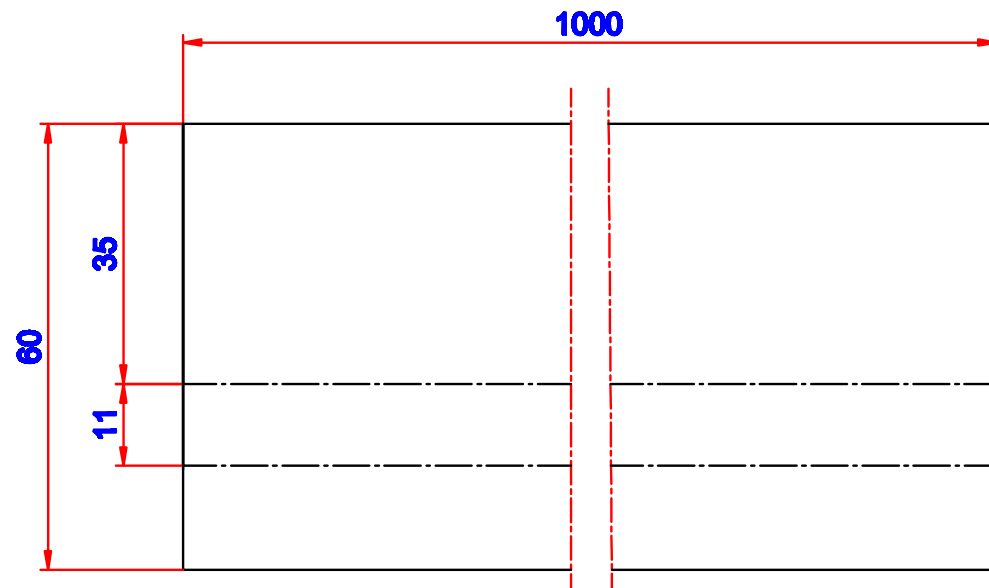

GT-BUILD

Product:

Z-Profil 11mm

Data:

Scale: 1:1

Material 2S/EN AW-1050

Material thickness 0.6 mm.

Material length 1000 mm.

Pcs/pallet 4000

Pcs/box 100

NOTE:

Date 29.01.2018

NO. TP09001-GTB