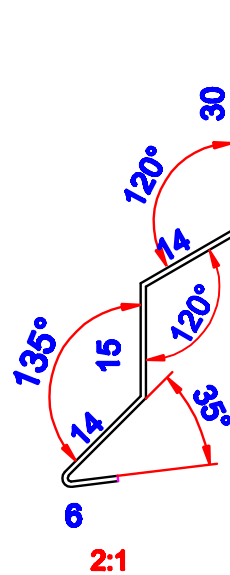

GT-BUILD

Product:

Z-Profil 14mm

Data:

Scale:	2:1
Material	2S/EN AW-1050
Material thickness	0.6 mm.
Material length	1000 mm.
Pcs/pallet	1000
Pcs/box	50

NOTE:

Date 29.01.2018

NO. TP09002-GTB