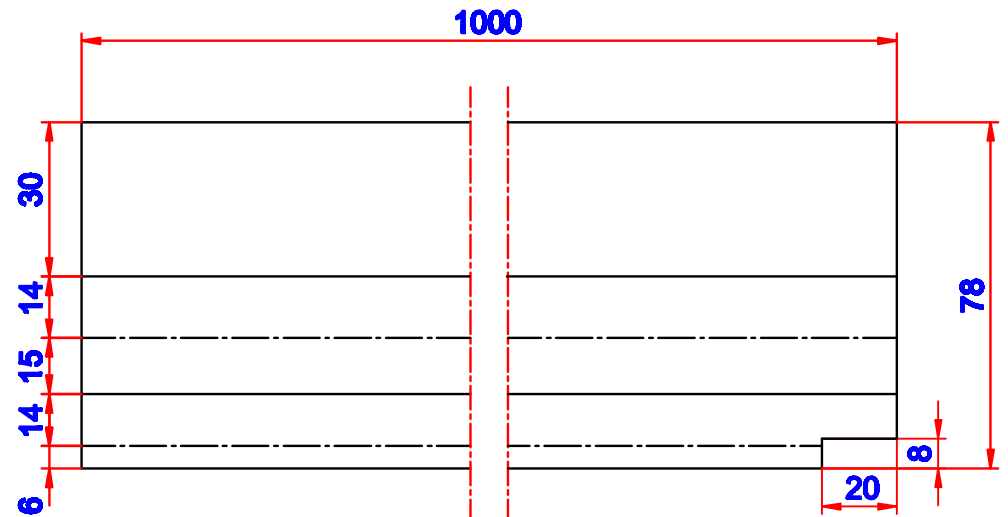

GT-BUILD

Product:

Z-Profil 14mm

Data:

Scale:	2:1
Material	2S/EN AW-1050
Material thickness	0.6 mm.
Material length	1000 mm.
Pcs/pallet	1000
Pcs/box	50

NOTE:

Date 29.01.2018

NO. TP09002-GTB