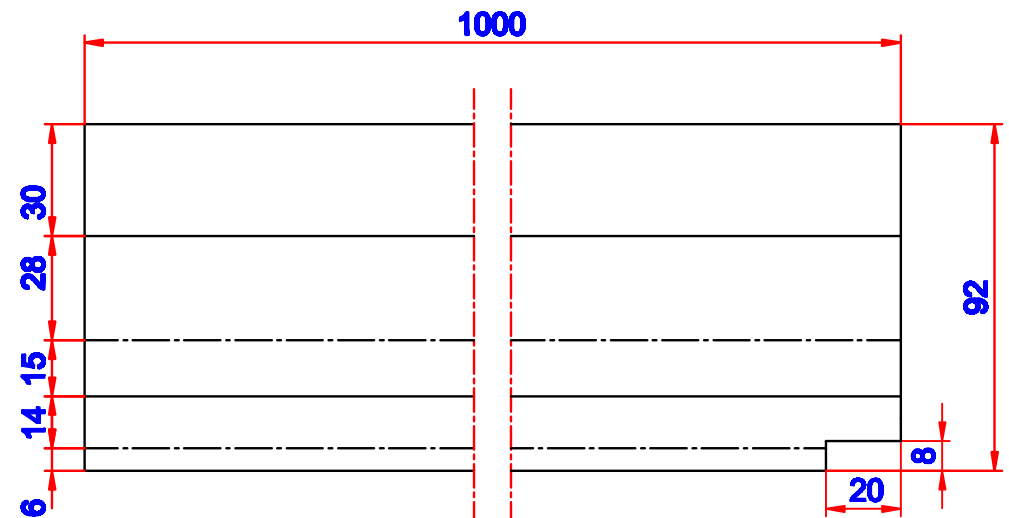

GT-BUILD

Product:

Z-Profil 28mm

Data:

Scale: 2:1

Material 2S/EN AW-1050

Material thickness 0.6 mm.

Material length 1000 mm.

Pcs/pallet 1000

Pcs/box 50

NOTE:

Date 29.01.2018

NO. TP09003-GTB