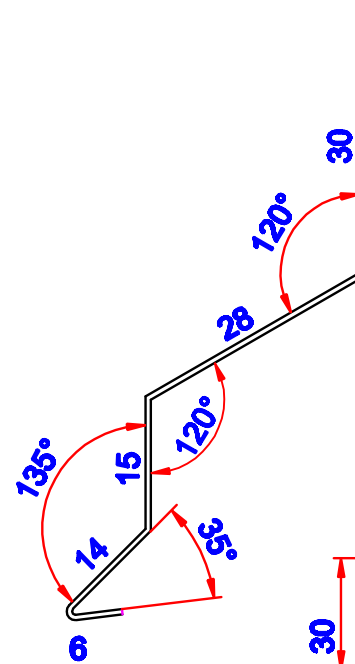

GT-BUILD

Product:

Z-Profil 28mm

Data:

Scale: 2:1

Material 2S/EN AW-1050

Material thickness 0.6 mm.

Material length 1000 mm.

Pcs/pallet 1000

Pcs/box 50

NOTE:

Date 29.01.2018

NO. TP09003-GTB