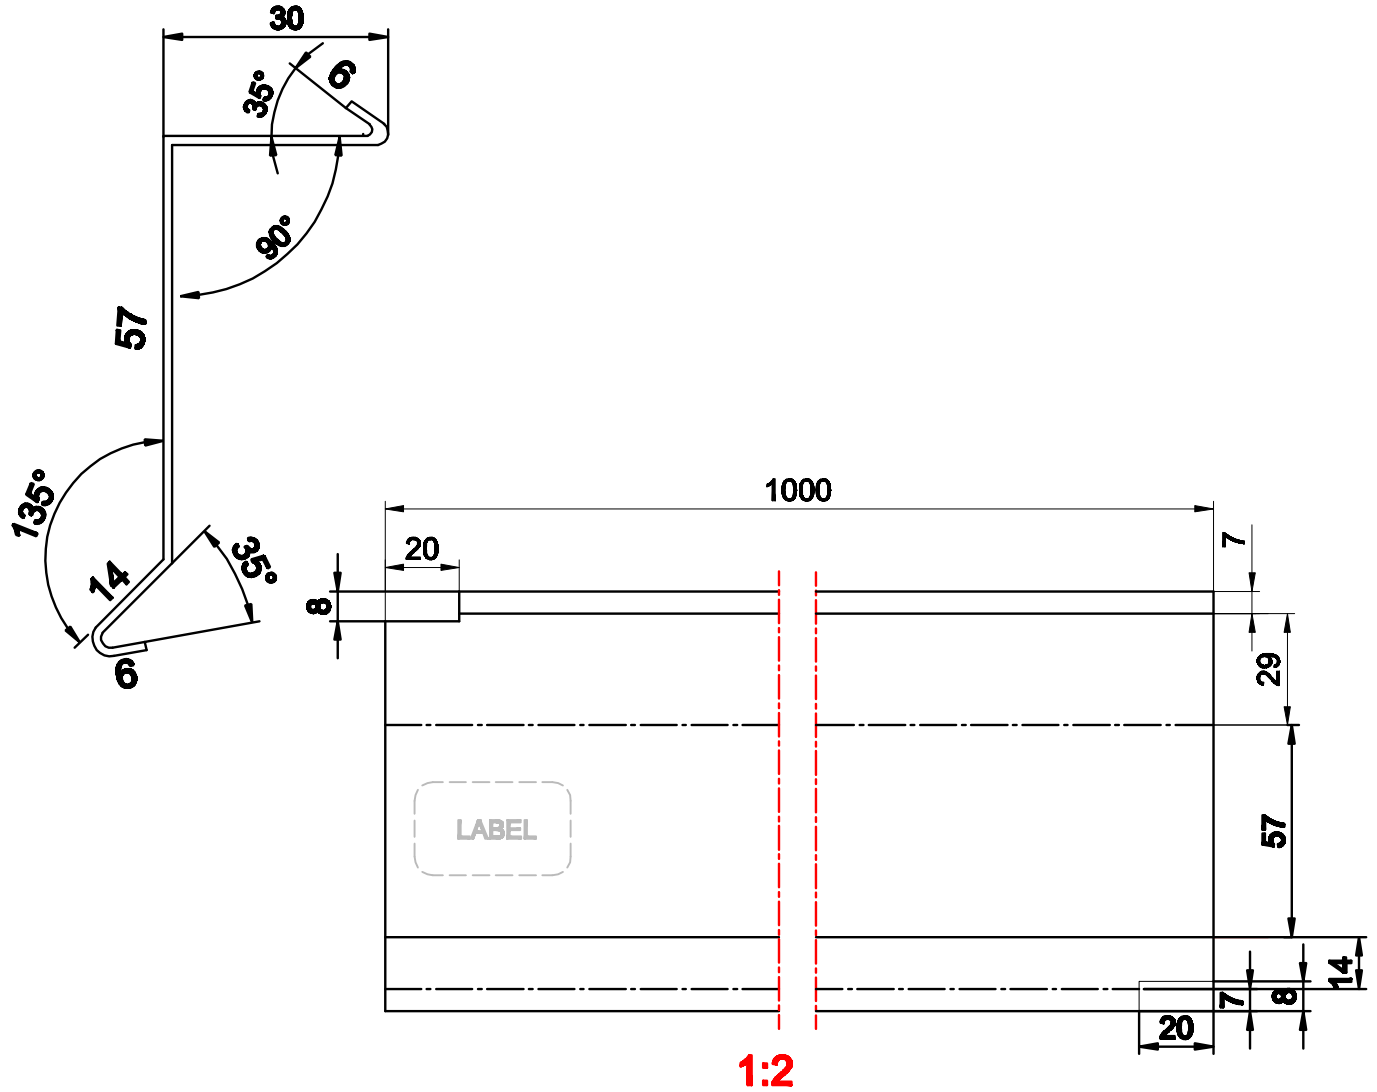

GT-BUILD

Product:

Løskant

Data:

Scale: 1:1

Material EN AW-1050

Material thickness 0.6 mm.

Material length 1000 mm.

Pcs/pallet 1200

Pcs/box 50

NOTE:

Date 29.01.2018

NO. TP11002-GTB