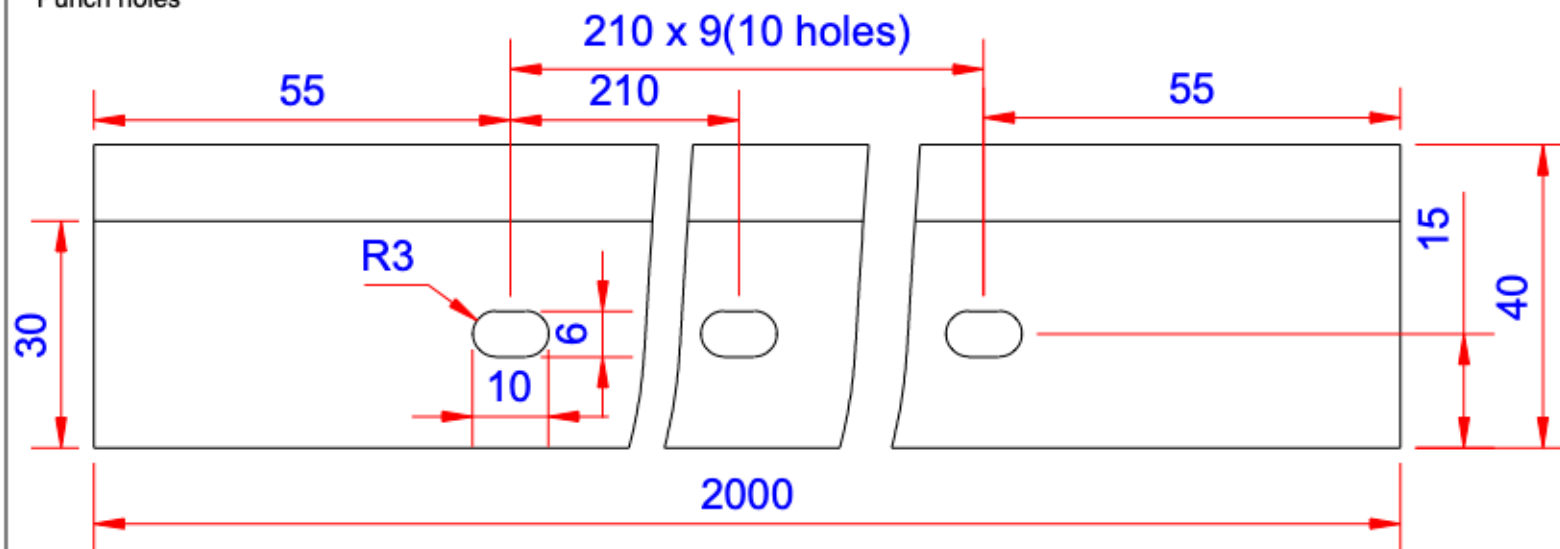

Product:

Klemliste Alu 1.3mmX2000mm

Data:

Scale:	2:1
Material	EN AW 6063-T5
Material thickness	1.3mm.
Material length	2000mm.
Pcs /box	25
Pcs / pallet	1000

Alu Raw Material extruded

Punch holes

Drawing date 25.11.2019

Drawing number TP11005-GTB