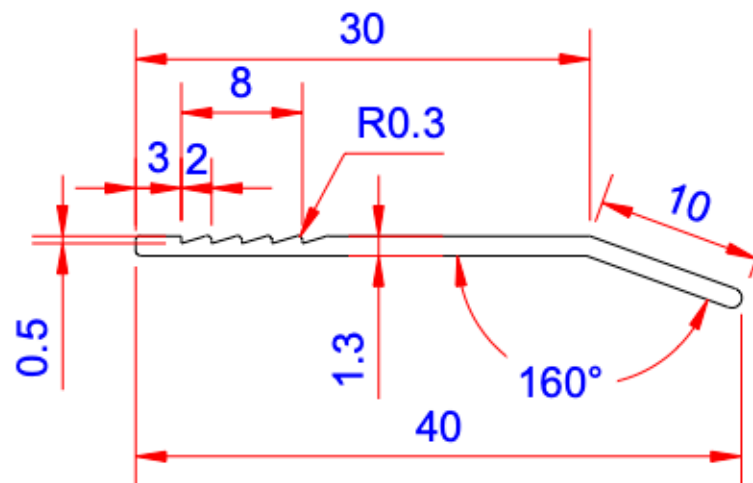

Product:

Klemliste Alu 1.3mmX2000mm

Data:

Scale:	2:1
Material	EN AW 6063-T5
Material thickness	1.3mm.
Material length	2000mm.
Pcs /box	25
Pcs / pallet	1000

Alu Raw Material extruded

Punch holes

Drawing date 25.11.2019

Drawing number TP11005-GTB