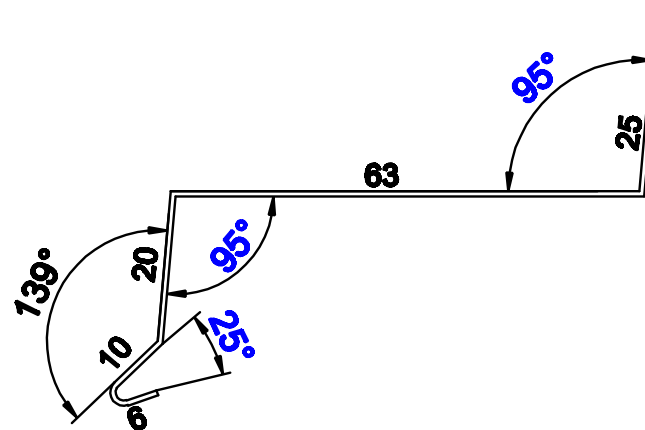

# GT-BUILD

Product:

Sålbænk 60mm

Data:

Scale: 1:1

Material: EN AW-1050-H14

Material thickness: 0.6 mm.

Material length: 1000 mm.

Pcs/pallet: 1000

Pcs/box: 50

NOTE:

1:2

Date: 29.01.2018

NO.: TP12001-GTB