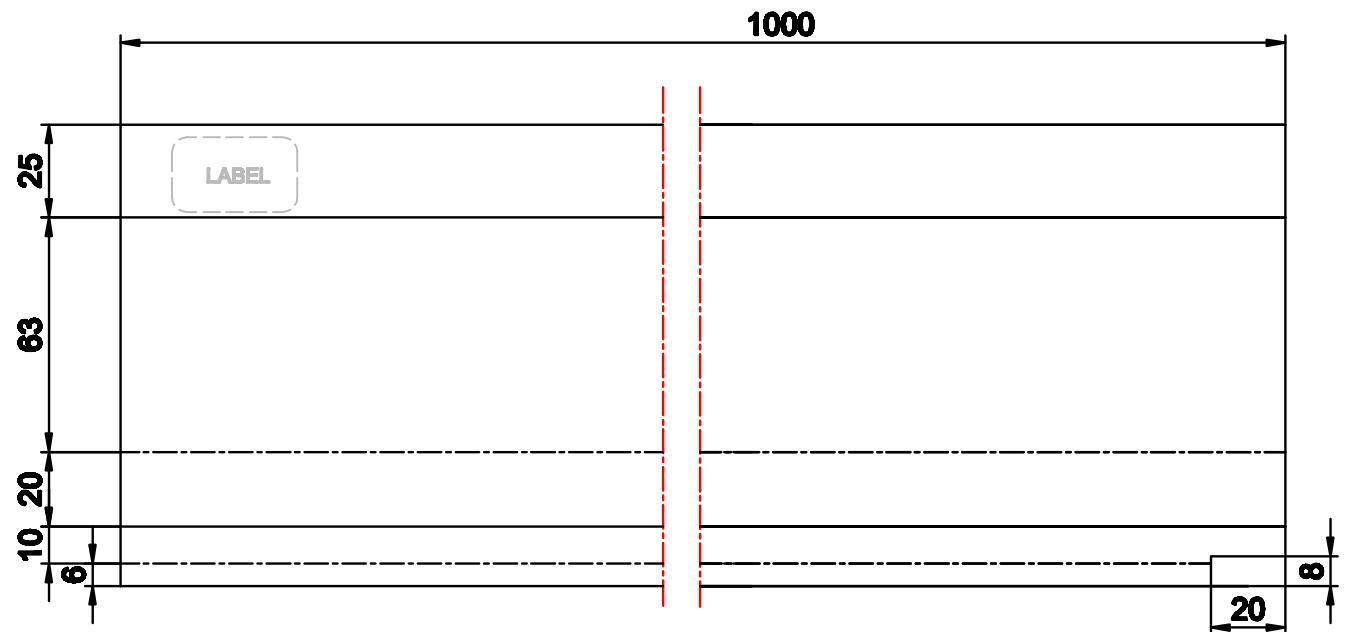

# GT-BUILD

Product:

Sålbænk 60mm

Data:

Scale: 1:1

Material: EN AW-1050-H14

Material thickness: 0.6 mm.

Material length: 1000 mm.

Pcs/pallet: 1000

Pcs/box: 50

NOTE:

1:2

Date: 29.01.2018

NO.: TP12001-GTB