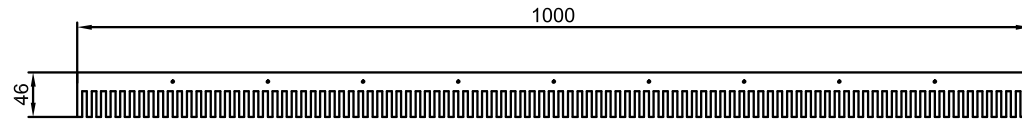

GT-BUILD

Product:

Muse beskyt 26mm galv

Data:

Scale:	1:1
Material	Galvanized plate
Material thickness	0.5 mm
Material length	1000 mm
Pcs / box	100
Pcs / pallet	2000

Date 01.01.2015

NO. TP13002-GTB