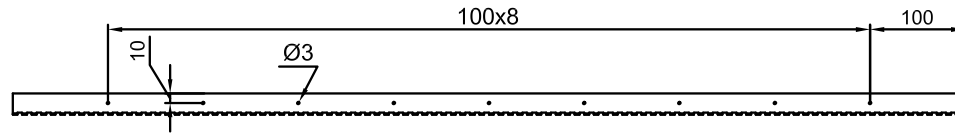

GT-BUILD

Product:

Muse beskyt 26mm galv

Data:

Scale:	1:1
Material	Galvanized plate
Material thickness	0.5 mm
Material length	1000 mm
Pcs / box	100
Pcs / pallet	2000

Date 01.01.2015

NO. TP13002-GTB