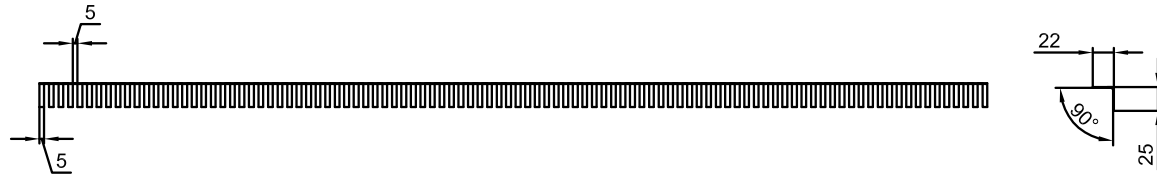

GT-BUILD

Product:

Muse beskyt 26mm galv

Data:

Scale:	1:1
Material	Galvanized plate
Material thickness	0.5 mm
Material length	1000 mm
Pcs / box	100
Pcs / pallet	2000

Date 01.01.2015

NO. TP13002-GTB