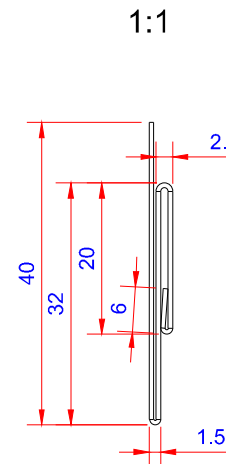

Product:

Multifals 500 mm ALU 0,6mm

Data:	
Scale:	1:5
Material	EN AW-1060-H24
Material thickness	0.6 mm.
Material length	500 mm.
Pcs/pallet	
Pcs/box	

NOTE:

Date	25.03.2022
NO	TP21001-GTB