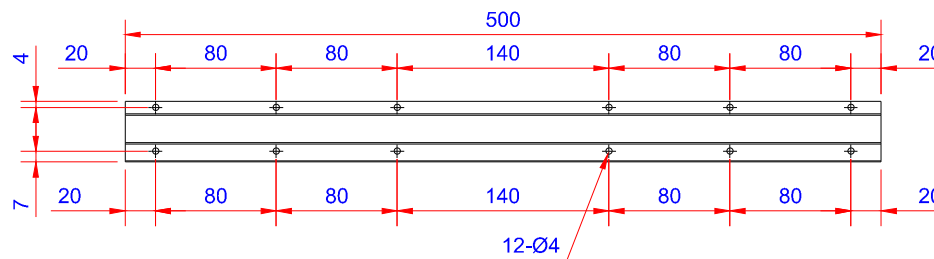

Product:

Multifals 500 mm ALU 0,6mm

Data:	
Scale:	1:5
Material	EN AW-1060-H24
Material thickness	0.6 mm.
Material length	500 mm.
Pcs/pallet	
Pcs/box	

NOTE:

Date	25.03.2022
NO	TP21001-GTB