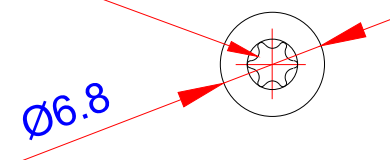

Drawing date	30.07.2019
Drawing number	TP92105-GTB