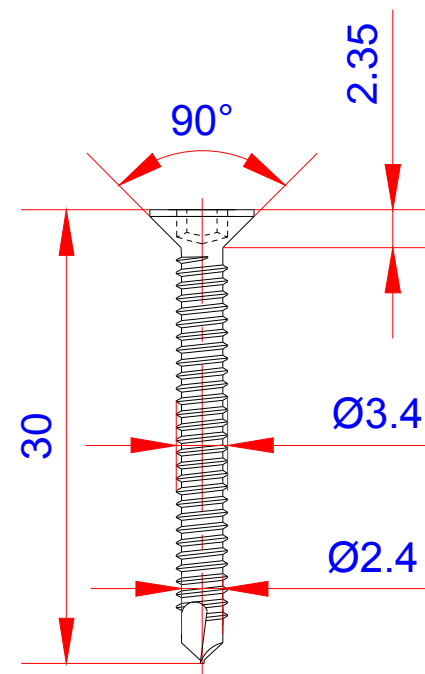

Product:

Træskruer med borespids - TX15/Screw - self drilling - TX15

Scale:	2:1
Material	Stainless Steel
Grade	SUS316L
Material weight	1.6g
Surface	Stainless natural color
Prod Spec	ST3.5x30mm.
Trade Spec	Ø3.5x30mm.
Pcs/bag	100Pcs/bag

TORX TYPE T15

Drawing date	30.07.2019
Drawing number	TP92105-GTB