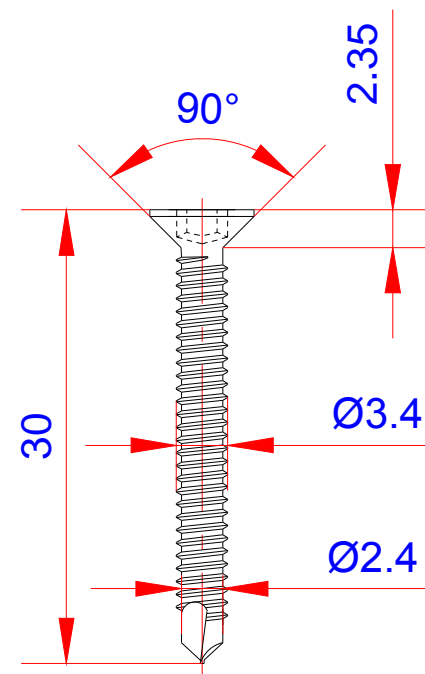

Product:

Træskrue med borespids - TX15/Screw - self drilling - TX15

Scale:	2:1
Material	Stainless Steel
Grade	SUS316L
Material weight	1.6g
Surface	Stainless natural color
Prod Spec	ST3.5x30mm.
Trade Spec	Ø3.5x30mm.
Pcs/bag	250Pcs/box

TORX TYPE T15

Drawing date	30.07.2019
Drawing number	TP92106-GTB