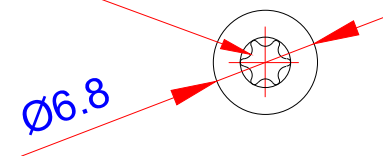

Drawing date	30.07.2019
Drawing number	TP92106-GTB