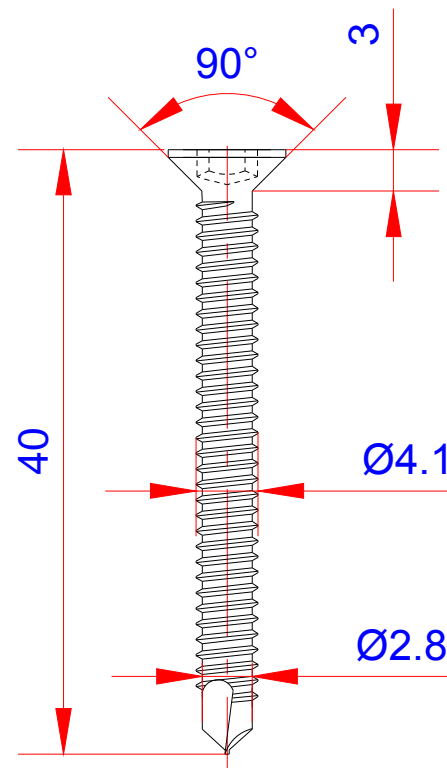

Product:

Træskrue med borespids - TX20/Screw - self drilling - TX20

Scale:	2:1
Material	Stainless Steel
Grade	SUS316L
Material weight	2.68g
Surface	Stainless natural color
Prod Spec	ST4.2x40mm.
Trade Spec	Ø4.2x40mm.
Pcs/bag	100Pcs/bag

TORX TYPE T20

Drawing date	30.07.2019
Drawing number	TP92107-GTB