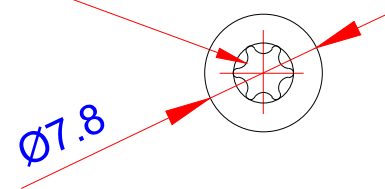

Product:

Træskrue med borespids - TX20/Screw - self drilling - TX20

Scale:	2:1
Material	Stainless Steel
Grade	SUS316L
Material weight	2.68g
Surface	Stainless natural color
Prod Spec	ST4.2x40mm.
Trade Spec	Ø4.2x40mm.
Pcs/bag	100Pcs/bag

TORX TYPE T20

Drawing date	30.07.2019
Drawing number	TP92107-GTB