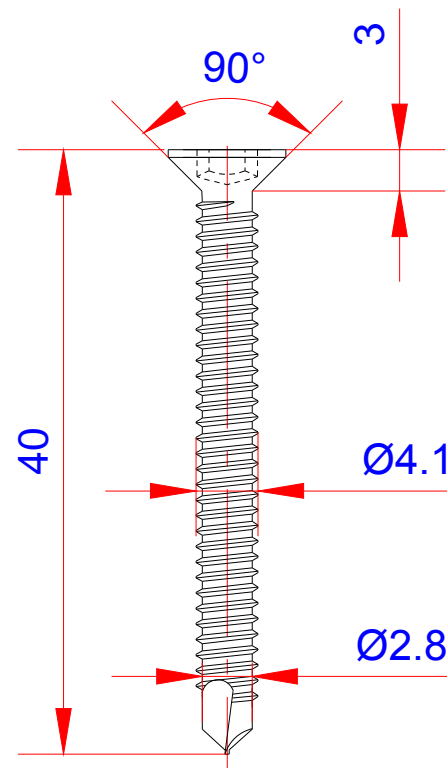

Product: Træskrue med borespids - TX20/Screw - self drilling - TX20

Scale:	2:1
Material	Stainless Steel
Grade	SUS316L
Material weight	2.68g
Surface	Stainless natural color
Prod Spec	ST4.2x40mm.
Trade Spec	Ø4.2x40mm.
Pcs/bag	250Pcs/box

TORX TYPE T20

Drawing date	30.07.2019
Drawing number	TP92108-GTB