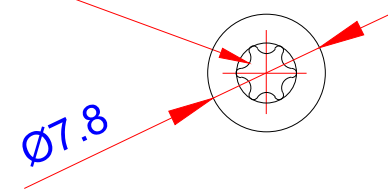

Product: Træskrue med borespids - TX20/Screw - self drilling - TX20

Scale:	2:1
Material	Stainless Steel
Grade	SUS316L
Material weight	2.68g
Surface	Stainless natural color
Prod Spec	ST4.2x40mm.
Trade Spec	Ø4.2x40mm.
Pcs/bag	250Pcs/box

TORX TYPE T20

Drawing date	30.07.2019
Drawing number	TP92108-GTB