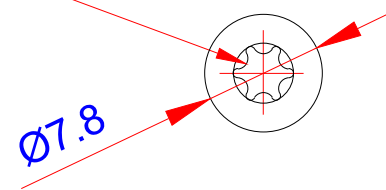

Product:

Træskrue med borespids - TX20/Screw - self drilling - TX20

Scale:	2:1
Material	Stainless Steel
Grade	SUS316L
Material weight	3.3g
Surface	Stainless natural color
Prod Spec	ST4.2x50mm.
Trade Spec	Ø4.2x50mm.
Pcs/bag	50Pcs/bag

TORX TYPE T20

Drawing date	30.07.2019
Drawing number	TP92109-GTB