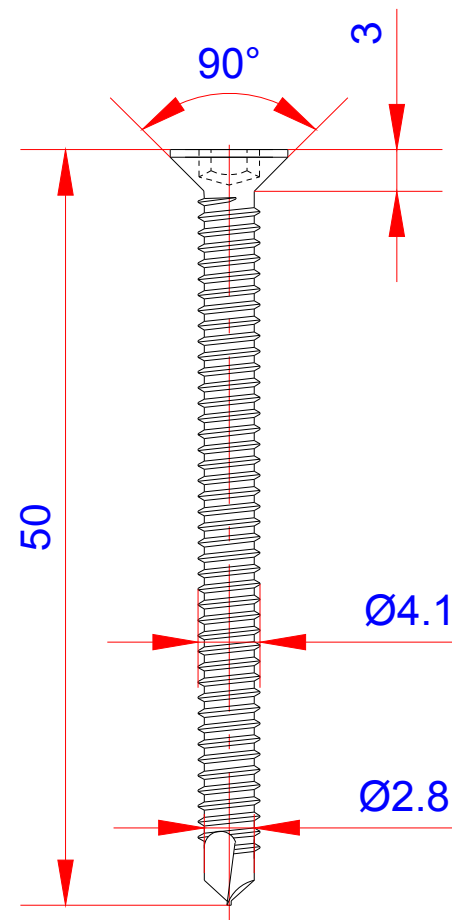

Product:

Træskrue med borespids - TX20/Screw - self drilling - TX20

Scale:	2:1
Material	Stainless Steel
Grade	SUS316L
Material weight	3.3g
Surface	Stainless natural color
Prod Spec	ST4.2x50mm.
Trade Spec	Ø4.2x50mm.
Pcs/bag	50Pcs/bag

TORX TYPE T20

Drawing date	30.07.2019
Drawing number	TP92109-GTB