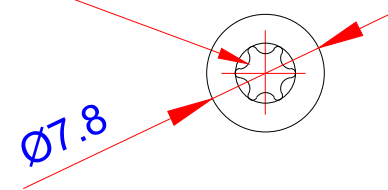

Product:

Træskrue med borespids - TX20/Screw - self drilling - TX20

Scale:	2:1
Material	Stainless Steel
Grade	SUS316L
Material weight	3.3g
Surface	Stainless natural color
Prod Spec	ST4.2x50mm.
Trade Spec	Ø4.2x50mm.
Pcs/bag	150Pcs/box

TORX TYPE T20

Drawing date	30.07.2019
Drawing number	TP92110-GTB