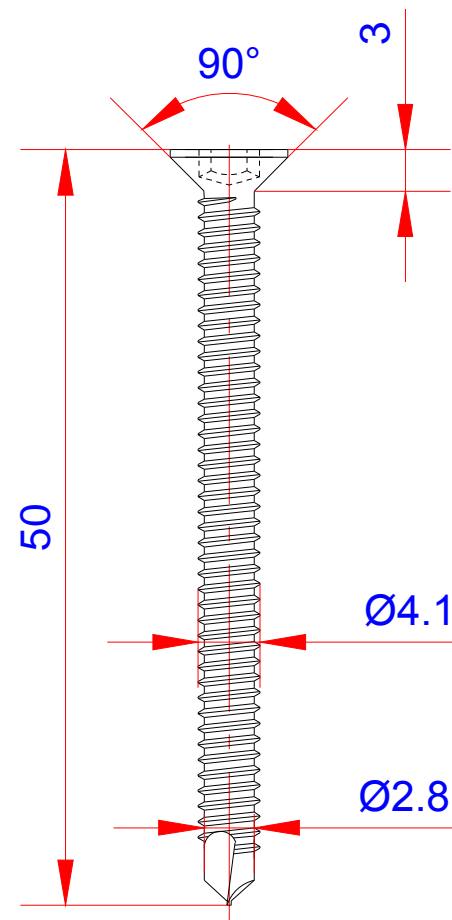

Product:

Træskrue med borespids - TX20/Screw - self drilling - TX20

Scale:	2:1
Material	Stainless Steel
Grade	SUS316L
Material weight	3.3g
Surface	Stainless natural color
Prod Spec	ST4.2x50mm.
Trade Spec	Ø4.2x50mm.
Pcs/bag	150Pcs/box

TORX TYPE T20

Drawing date	30.07.2019
Drawing number	TP92110-GTB