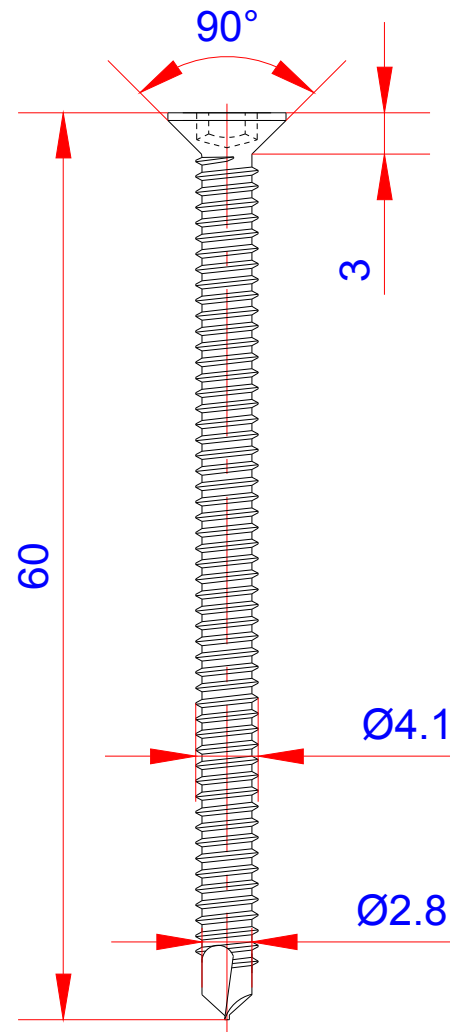

Product:

Træskrue med borespids - TX20/Screw - self drilling - TX20

Scale:	2:1
Material	Stainless Steel
Grade	SUS316L
Material weight	3.96g
Surface	Stainless natural color
Prod Spec	ST4.2x60mm.
Trade Spec	Ø4.2x60mm.
Pcs/bag	50Pcs/bag

TORX TYPE T20

Drawing date	30.07.2019
Drawing number	TP92111-GTB