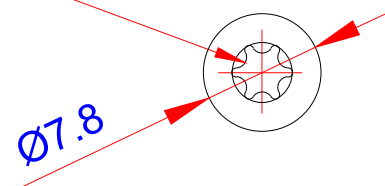

Product:

Træskrue med borespids - TX20/Screw - self drilling - TX20

Scale:	2:1
Material	Stainless Steel
Grade	SUS316L
Material weight	3.96g
Surface	Stainless natural color
Prod Spec	ST4.2x60mm.
Trade Spec	Ø4.2x60mm.
Pcs/bag	50Pcs/bag

TORX TYPE T20

Drawing date	30.07.2019
Drawing number	TP92111-GTB