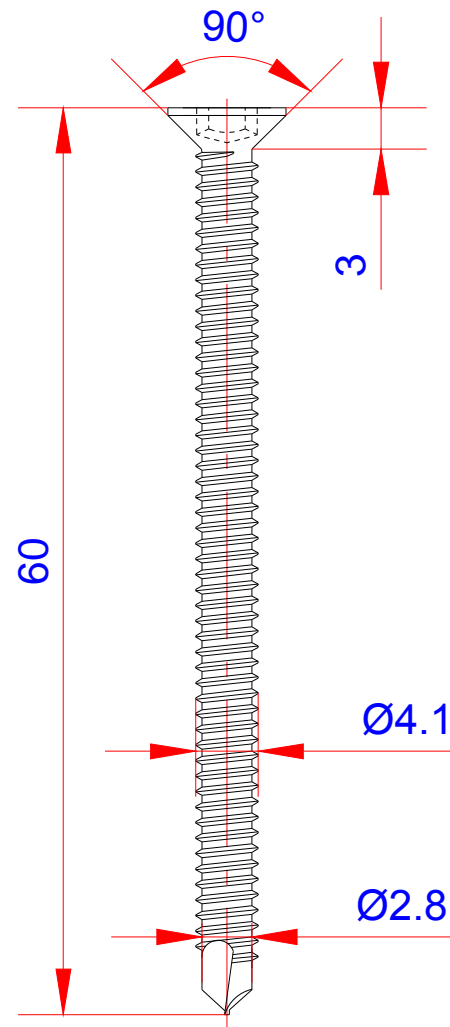

Product:

Træskrue med borespids - TX20/Screw - self drilling - TX20

Scale:	2:1
Material	Stainless Steel
Grade	SUS316L
Material weight	3.96g
Surface	Stainless natural color
Prod Spec	ST4.2x60mm.
Trade Spec	Ø4.2x60mm.
Pcs/bag	150Pcs/box

TORX TYPE T20

Drawing date	30.07.2019
Drawing number	TP92112-GTB