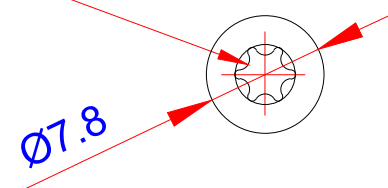

Product:

Træskrue med borespids - TX20/Screw - self drilling - TX20

Scale:	2:1
Material	Stainless Steel
Grade	SUS316L
Material weight	3.96g
Surface	Stainless natural color
Prod Spec	ST4.2x60mm.
Trade Spec	Ø4.2x60mm.
Pcs/bag	150Pcs/box

TORX TYPE T20

Drawing date	30.07.2019
Drawing number	TP92112-GTB