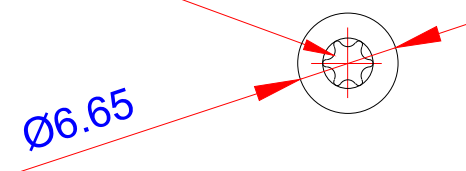

Product:

Træskrue - TX15/Screw - standard - TX15

Scale:	2:1
Material	Stainless Steel
Grade	SUS316L
Material weight	1.67g
Surface	Stainless natural color
Prod Spec	ST3.5x30mm.
Trade Spec	Ø3.5x30mm.
Pcs/bag	100Pcs/bag

TORX TYPE T15

Drawing date	30.07.2019
Drawing number	TP92113-GTB