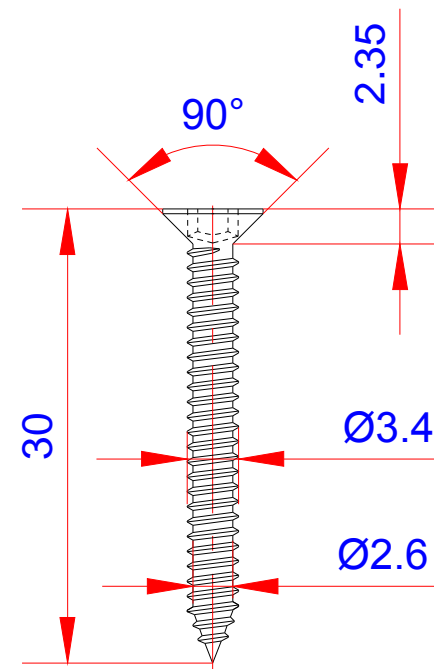

Product:

Træskrue - TX15/Screw - standard - TX15

Scale:	2:1
Material	Stainless Steel
Grade	SUS316L
Material weight	1.67g
Surface	Stainless natural color
Prod Spec	ST3.5x30mm.
Trade Spec	Ø3.5x30mm.
Pcs/bag	100Pcs/bag

TORX TYPE T15

Drawing date	30.07.2019
Drawing number	TP92113-GTB