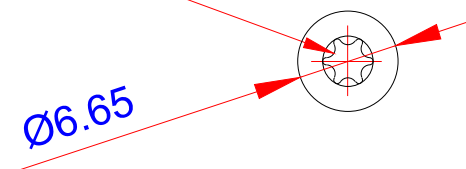

Product:

Træskrue - TX15/Screw - standard - TX15

Scale:	2:1
Material	Stainless Steel
Grade	SUS316L
Material weight	1.67g
Surface	Stainless natural color
Prod Spec	ST3.5x30mm.
Trade Spec	Ø3.5x30mm.
Pcs/bag	250Pcs/box

TORX TYPE T15

Drawing date	30.07.2019
Drawing number	TP92114-GTB