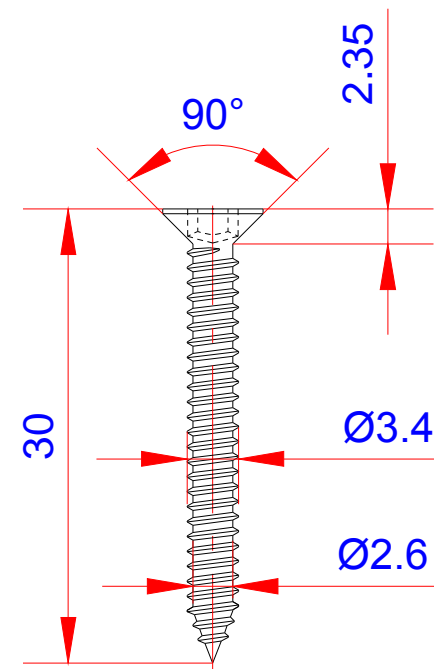

Product:

Træskrue - TX15/Screw - standard - TX15

Scale:	2:1
Material	Stainless Steel
Grade	SUS316L
Material weight	1.67g
Surface	Stainless natural color
Prod Spec	ST3.5x30mm.
Trade Spec	Ø3.5x30mm.
Pcs/bag	250Pcs/box

TORX TYPE T15

Drawing date	30.07.2019
Drawing number	TP92114-GTB