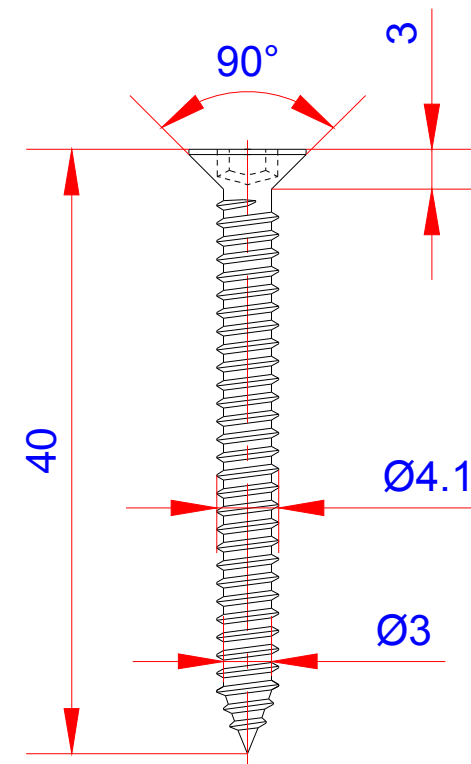

Product:

Træskrue - TX20/Screw - standard - TX20

Scale:	2:1
Material	Stainless Steel
Grade	SUS316L
Material weight	2.79g
Surface	Stainless natural color
Prod Spec	ST4.2x40mm.
Trade Spec	Ø4.2x40mm.
Pcs/bag	100Pcs/bag

TORX TYPE T20

Drawing date	30.07.2019
Drawing number	TP92115-GTB