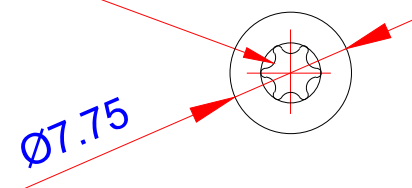

Product:

Træskrue - TX20/Screw - standard - TX20

Scale:	2:1
Material	Stainless Steel
Grade	SUS316L
Material weight	2.79g
Surface	Stainless natural color
Prod Spec	ST4.2x40mm.
Trade Spec	Ø4.2x40mm.
Pcs/bag	100Pcs/bag

TORX TYPE T20

Drawing date	30.07.2019
Drawing number	TP92115-GTB