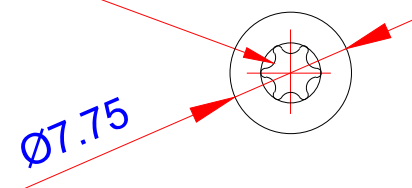

Product:

Træskrue - TX20/Screw - standard - TX20

Scale:	2:1
Material	Stainless Steel
Grade	SUS316L
Material weight	2.79g
Surface	Stainless natural color
Prod Spec	ST4.2x40mm.
Trade Spec	Ø4.2x40mm.
Pcs/bag	250Pcs/box

TORX TYPE T20

Drawing date	30.07.2019
Drawing number	TP92116-GTB