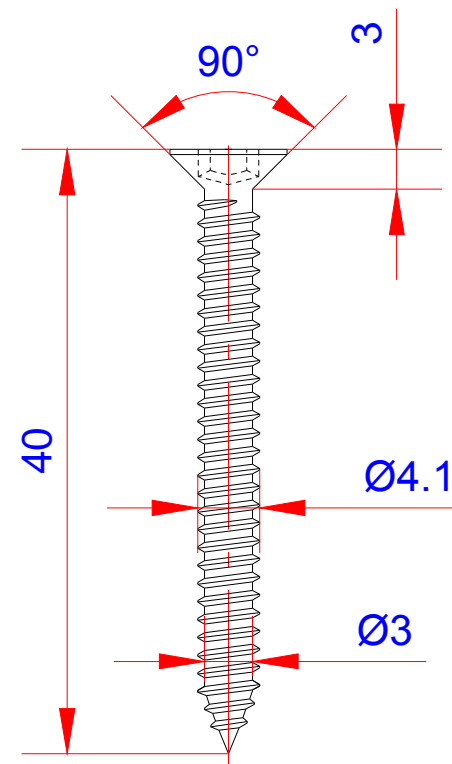

Product:

Træskrue - TX20/Screw - standard - TX20

Scale:	2:1
Material	Stainless Steel
Grade	SUS316L
Material weight	2.79g
Surface	Stainless natural color
Prod Spec	ST4.2x40mm.
Trade Spec	Ø4.2x40mm.
Pcs/bag	250Pcs/box

TORX TYPE T20

Drawing date	30.07.2019
Drawing number	TP92116-GTB