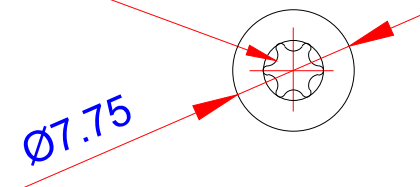

Product:

Træskrue - TX20/Screw - standard - TX20

Scale:	2:1
Material	Stainless Steel
Grade	SUS316L
Material weight	3.5g
Surface	Stainless natural color
Prod Spec	ST4.2x50mm.
Trade Spec	Ø4.2x50mm.
Pcs/bag	50Pcs/bag

TORX TYPE T20

Drawing date	30.07.2019
Drawing number	TP92117-GTB