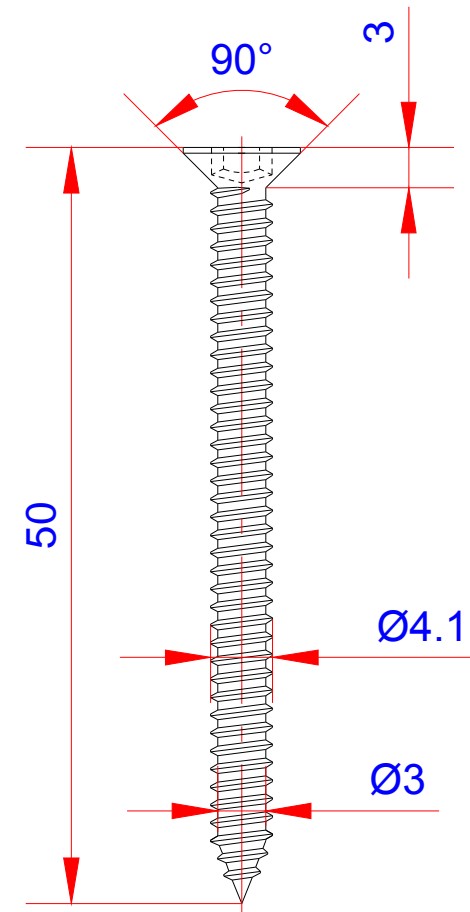

Product:

Træskrue - TX20/Screw - standard - TX20

Scale:	2:1
Material	Stainless Steel
Grade	SUS316L
Material weight	3.5g
Surface	Stainless natural color
Prod Spec	ST4.2x50mm.
Trade Spec	Ø4.2x50mm.
Pcs/bag	50Pcs/bag

TORX TYPE T20

Drawing date	30.07.2019
Drawing number	TP92117-GTB