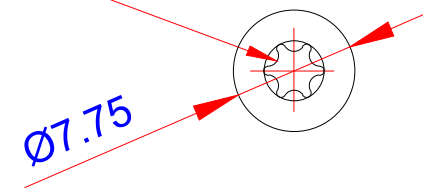

Product:

Træskrue - TX20/Screw - standard - TX20

Scale:	2:1
Material	Stainless Steel
Grade	SUS316L
Material weight	4g
Surface	Stainless natural color
Prod Spec	ST4.2x60mm.
Trade Spec	Ø4.2x60mm.
Pcs/bag	50Pcs/bag

TORX TYPE T20

Drawing date	30.07.2019
Drawing number	TP92119-GTB