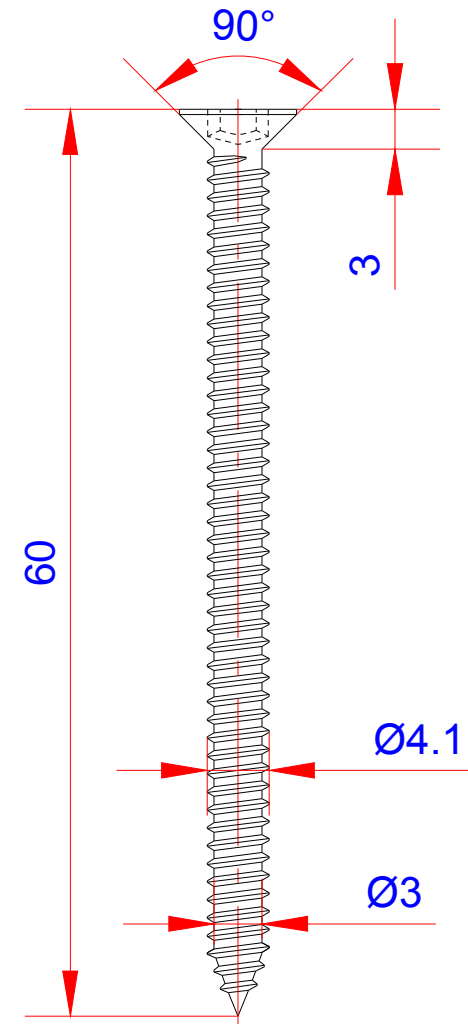

Product:

Træskrue - TX20/Screw - standard - TX20

Scale:	2:1
Material	Stainless Steel
Grade	SUS316L
Material weight	4g
Surface	Stainless natural color
Prod Spec	ST4.2x60mm.
Trade Spec	Ø4.2x60mm.
Pcs/bag	50Pcs/bag

TORX TYPE T20

Drawing date	30.07.2019
Drawing number	TP92119-GTB