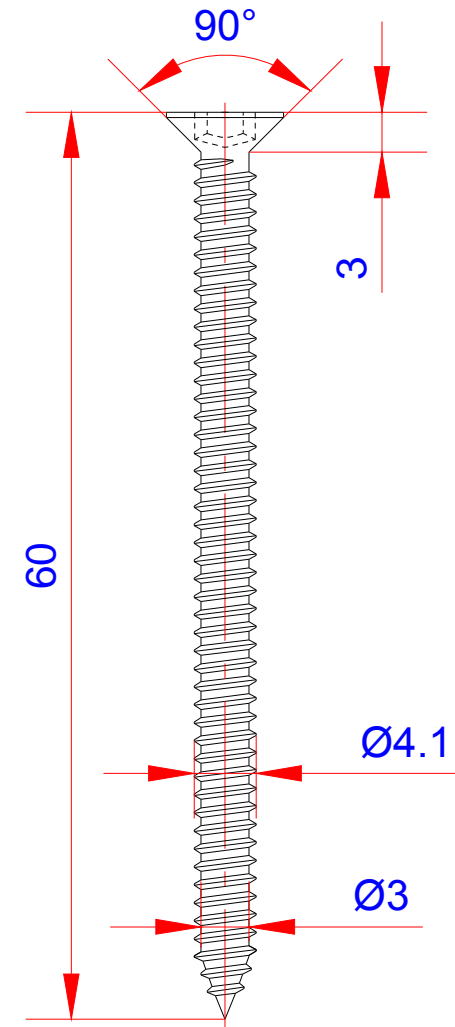

Product:

Træskrue - TX20/Screw - standard - TX20

Scale:	2:1
Material	Stainless Steel
Grade	SUS316L
Material weight	4g
Surface	Stainless natural color
Prod Spec	ST4.2x60mm.
Trade Spec	Ø4.2x60mm.
Pcs/bag	150Pcs/box

TORX TYPE T20

Drawing date	30.07.2019
Drawing number	TP92120-GTB