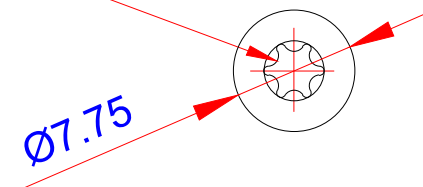

Product:

Træskrue - TX20/Screw - standard - TX20

Scale:	2:1
Material	Stainless Steel
Grade	SUS316L
Material weight	4g
Surface	Stainless natural color
Prod Spec	ST4.2x60mm.
Trade Spec	Ø4.2x60mm.
Pcs/bag	150Pcs/box

TORX TYPE T20

Drawing date	30.07.2019
Drawing number	TP92120-GTB