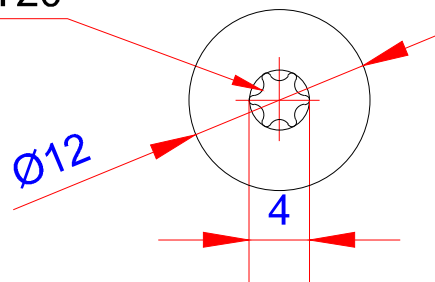

Date	27.04.2023
NO	TP92121-GTB