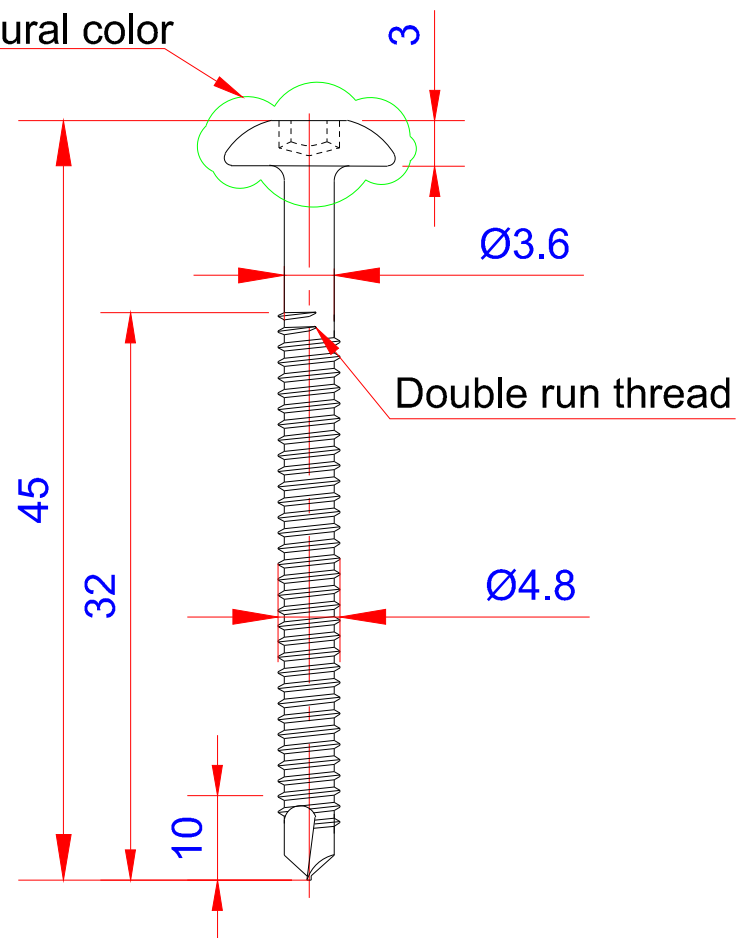

Data:	
Scale:	2:1
Material	Stainless Steel
Grade	SUS304-A2
Material weight	
Thread Surface	Stainless natural color
Head Color	RUSTFRI STÅL Stainless natural color
Prod Spec	ST4.8x45mm.
Trade Spec	Ø4.8x45mm.
Pcs/bag	50

Stainless natural color

TORX TYPE T20

Date	27.04.2023
NO	TP92121-GTB