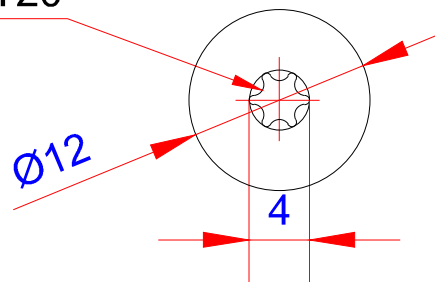

Date	27.04.2023
NO	TP92122-GTB