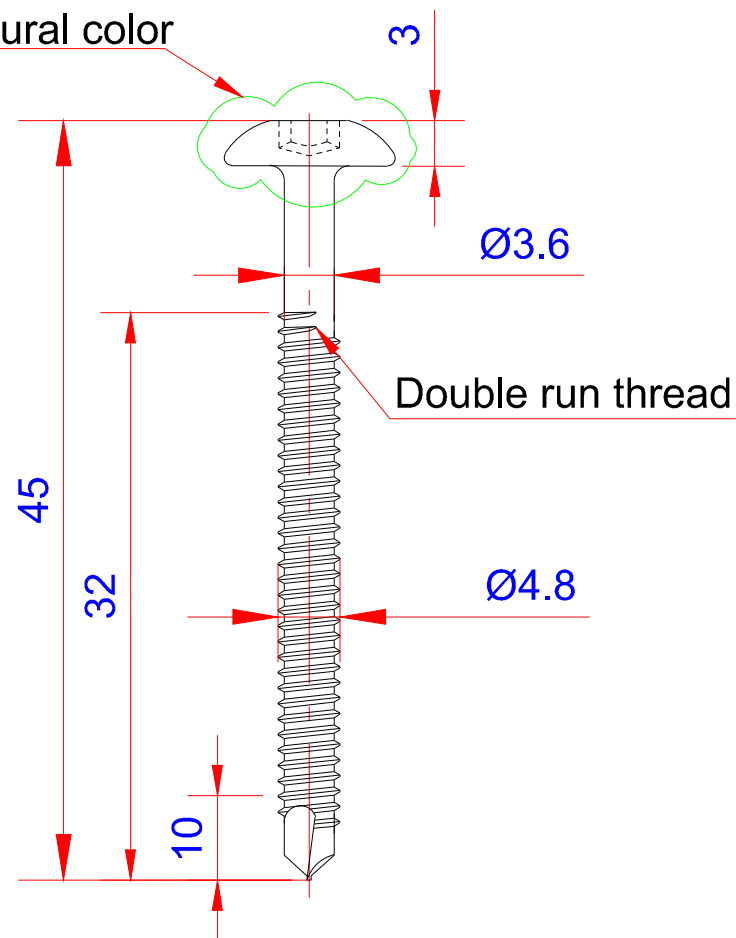

Data:	
Scale:	2:1
Material	Stainless Steel
Grade	SUS304-A2
Material weight	
Thread Surface	Stainless natural color
Head Color	RUSTFRI STÅL Stainless natural color
Prod Spec	ST4.8x45mm.
Trade Spec	Ø4.8x45mm.
Pcs/box	200

Stainless natural color

TORX TYPE T20

Date	27.04.2023
NO	TP92122-GTB