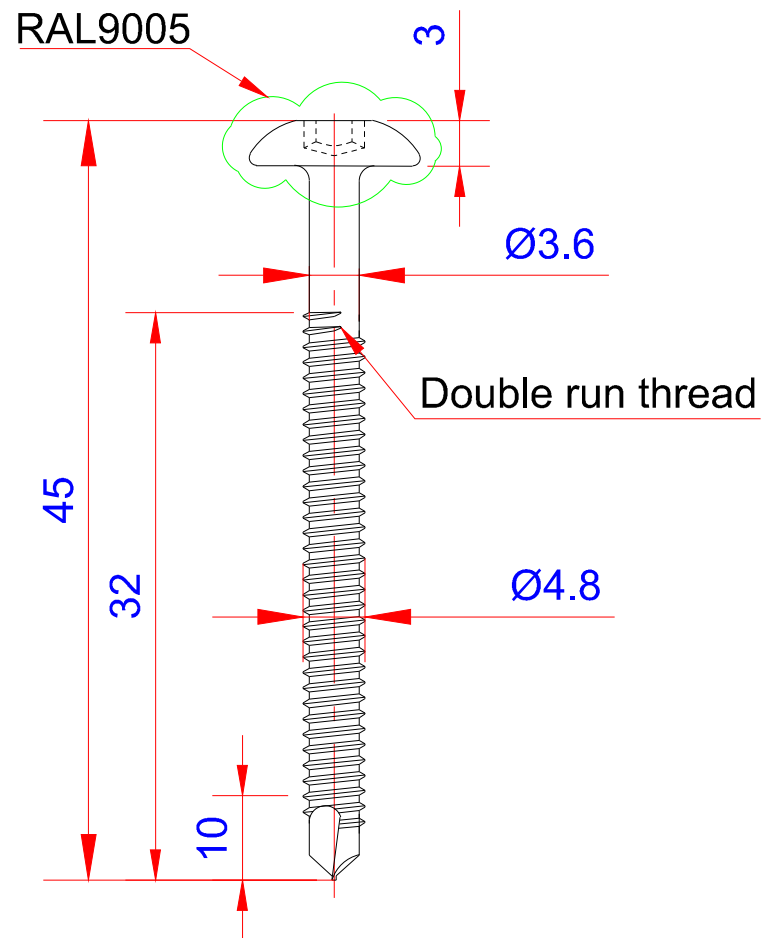

Data:	
Scale:	2:1
Material	Stainless Steel
Grade	SUS304-A2
Material weight	
Thread Surface	Stainless natural color
Head Color	SORT-RAL9005
Prod Spec	ST4.8x45mm.
Trade Spec	Ø4.8x45mm.
Pcs/bag	50

**TORX TYPE T20**

Date	27.04.2023
NO	TP92301-GTB