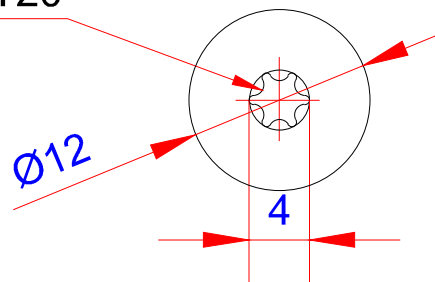

Data:	
Scale:	2:1
Material	Stainless Steel
Grade	SUS304-A2
Material weight	
Thread Surface	Stainless natural color
Head Color	SORT-RAL9005
Prod Spec	ST4.8x45mm.
Trade Spec	Ø4.8x45mm.
Pcs/bag	50

**TORX TYPE T20**