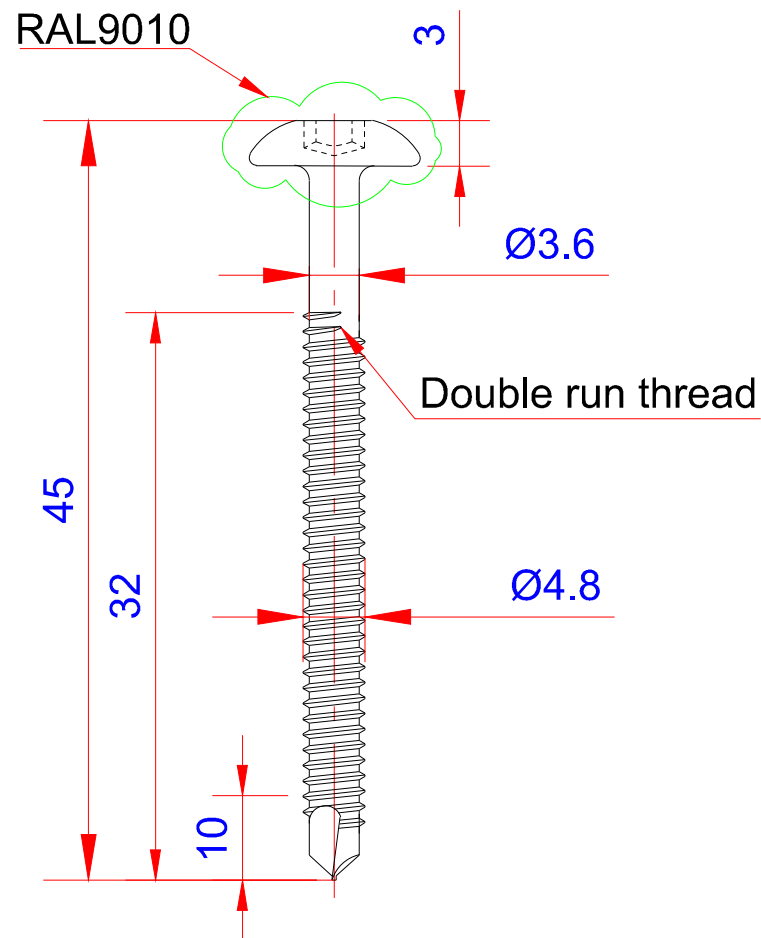

Data:	
Scale:	2:1
Material	Stainless Steel
Grade	SUS304-A2
Material weight	
Thread Surface	Stainless natural color
Head Color	HVID-RAL9010
Prod Spec	ST4.8x45mm.
Trade Spec	Ø4.8x45mm.
Pcs/bag	50

TORX TYPE T20