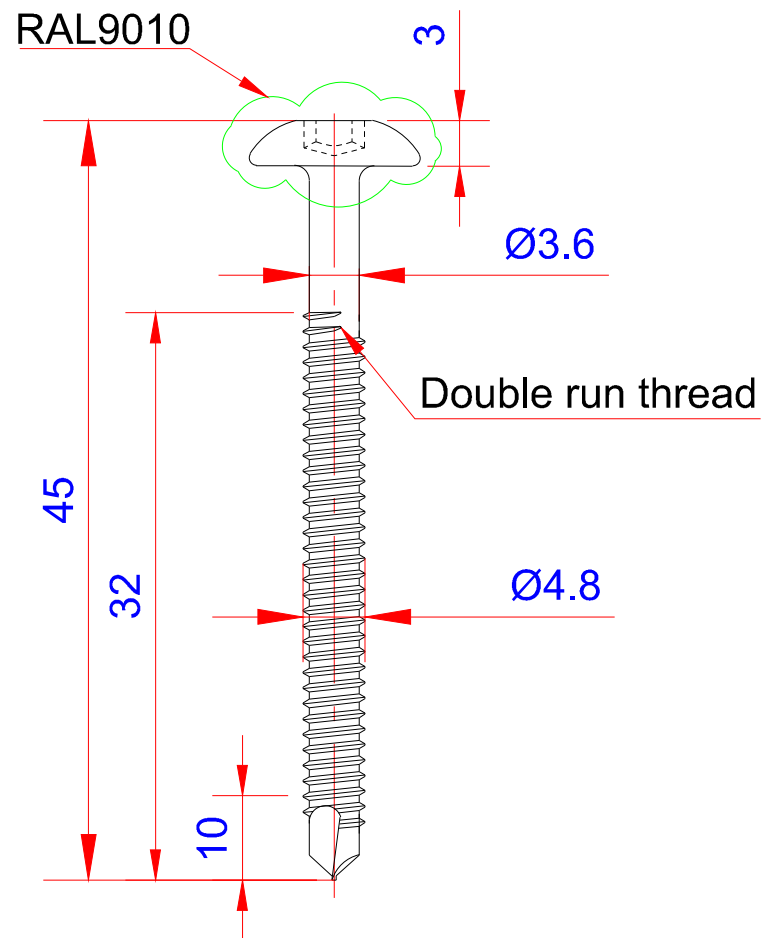

Data:	
Scale:	2:1
Material	Stainless Steel
Grade	SUS304-A2
Material weight	
Thread Surface	Stainless natural color
Head Color	HVID-RAL9010
Prod Spec	ST4.8x45mm.
Trade Spec	Ø4.8x45mm.
Pcs/box	200

TORX TYPE T20

Date	27.04.2023
NO	TP92402-GTB