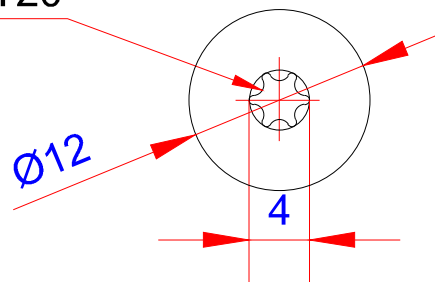

Data:	
Scale:	2:1
Material	Stainless Steel
Grade	SUS304-A2
Material weight	
Thread Surface	Stainless natural color
Head Color	HVID-RAL9010
Prod Spec	ST4.8x45mm.
Trade Spec	Ø4.8x45mm.
Pcs/box	200

TORX TYPE T20