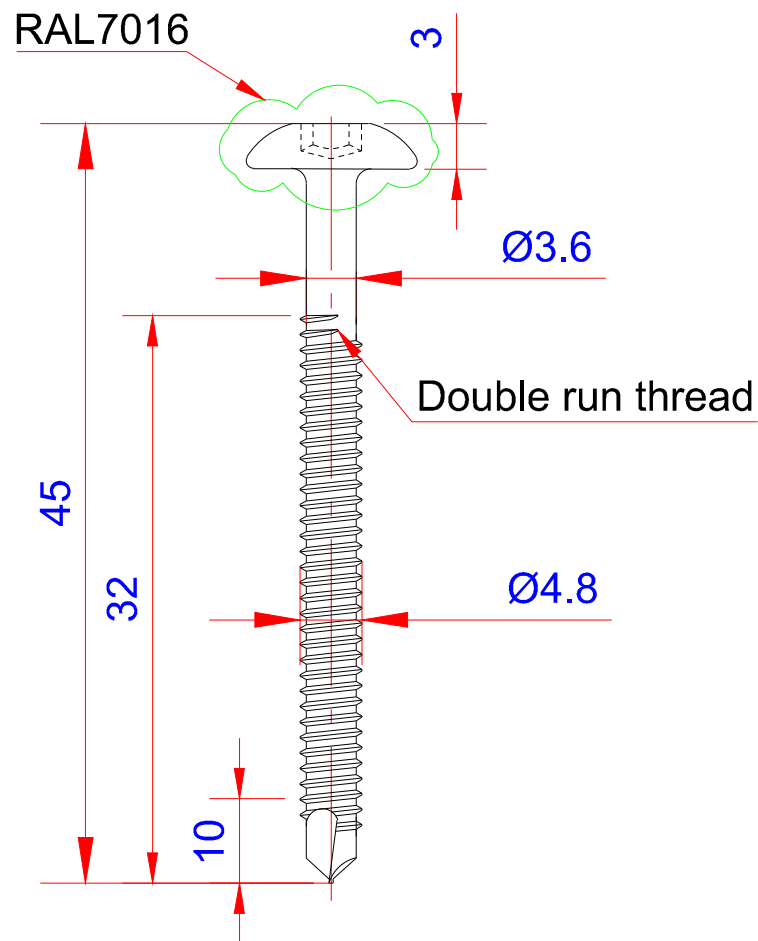

Data:	
Scale:	2:1
Material	Stainless Steel
Grade	SUS304-A2
Material weight	
Thread Surface	Stainless natural color
Head Color	ANTRACIT GRÅ-RAL7016
Prod Spec	ST4.8x45mm.
Trade Spec	Ø4.8x45mm.
Pcs/box	200

TORX TYPE T20