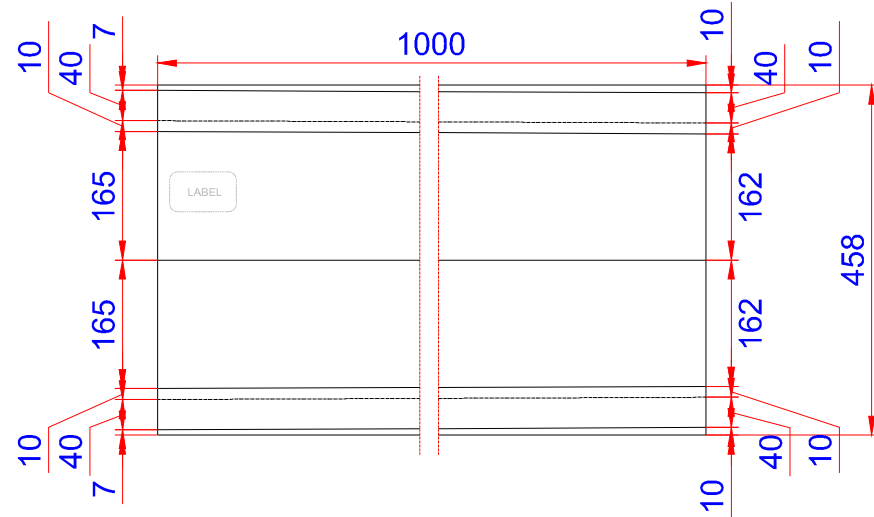

Product:

Skotrende 7" DOBBELT 40x165x1000mm-SORT

Data:	
Scale:	1:2
Material	EN AW-1060-H14
Material thickness	0.6 mm.
Material length	1000 mm.
Pcs/pallet	
Pcs/box	

NOTE:
Black paint+film
Deliver 1 pcs dobbelt blind fals (TPB01012) with each profile.