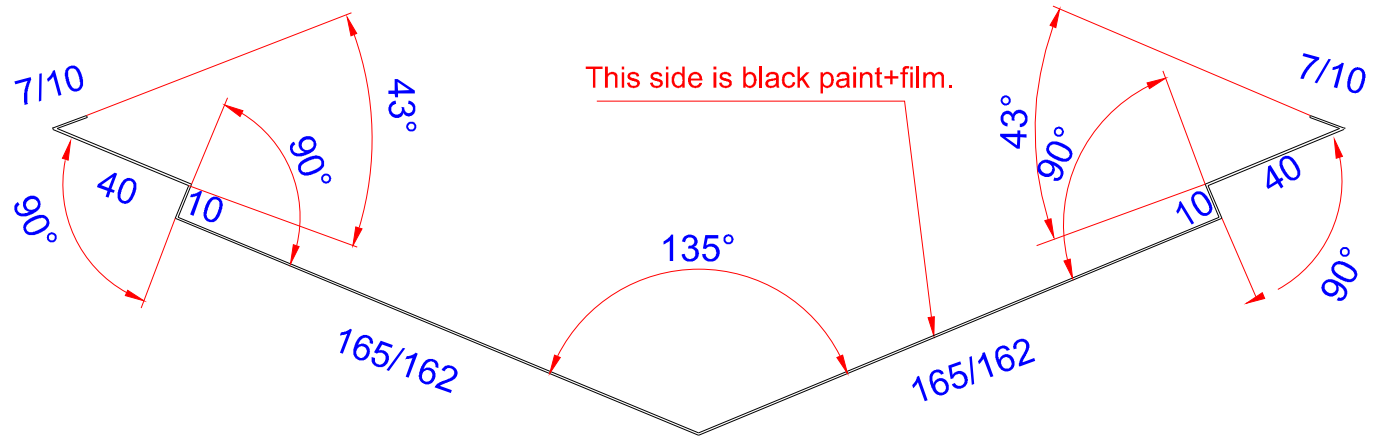

Product:

Skotrende 7" DOBBELT 40x165x1000mm-SORT

Data:	
Scale:	1:2
Material	EN AW-1060-H14
Material thickness	0.6 mm.
Material length	1000 mm.
Pcs/pallet	
Pcs/box	

NOTE:
Black paint+film
Deliver 1 pcs dobbelt blind fals (TPB01012) with each profile.