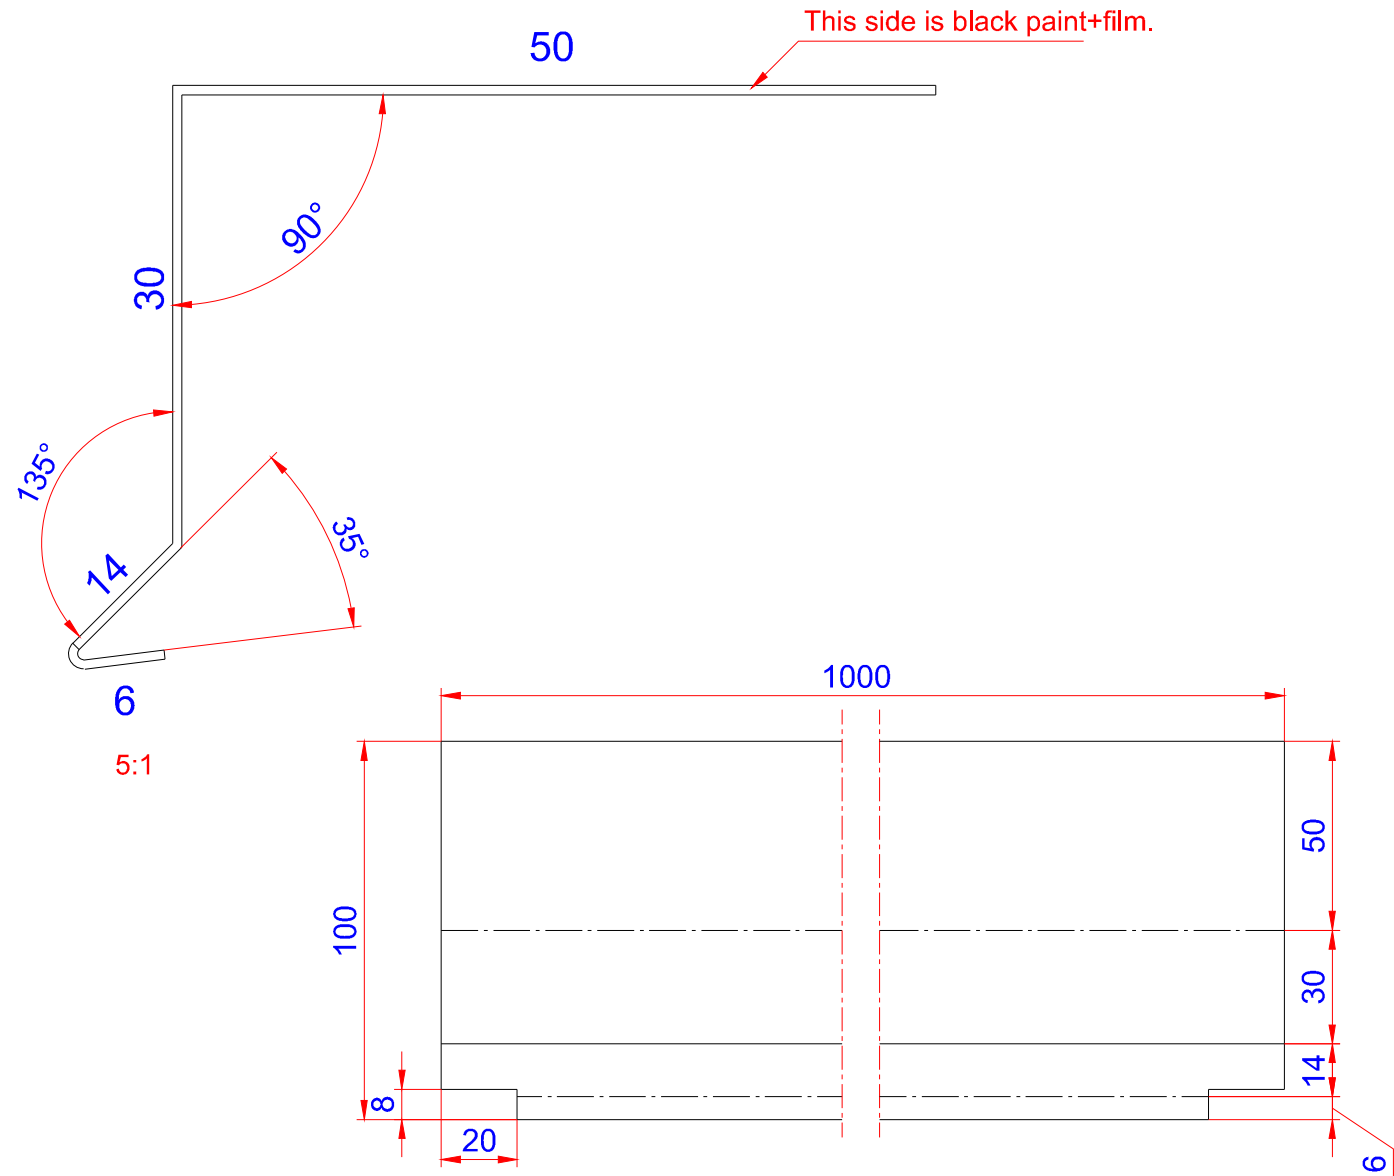

Product:

Skotrendefod-SORT

Data:	
Scale:	2:1
Material	EN AW-1060-H14
Material thickness	0.6 mm.
Material length	1000 mm.
Pcs/pallet	
Pcs/box	

NOTE:
Black paint+film

Date	07.05.2021
NO	TPB01021-GTB