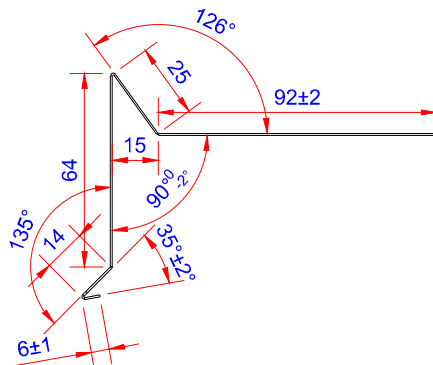

Product: Vindskede 100mm vinkel - udvendig hjørne - SORT

Scale:	1:2.5
Angle	±1.0 Deg.
Dimension	±0.6mm.
Material	EN AW-1060-H24
Material thickness	0.6 mm.
Material length	225 mm.
Pcs/pallet	
Pcs/box	

NOTE:
 Black paint, RAL9005

This side is black paint+film.

Left right symmetry

Drawing by	Albert
Check by	Jones
Approved by	<i>[Signature]</i>
Drawing date	17.05.2024
Revision date	
Revision number	A
Drawing number	TPB03101