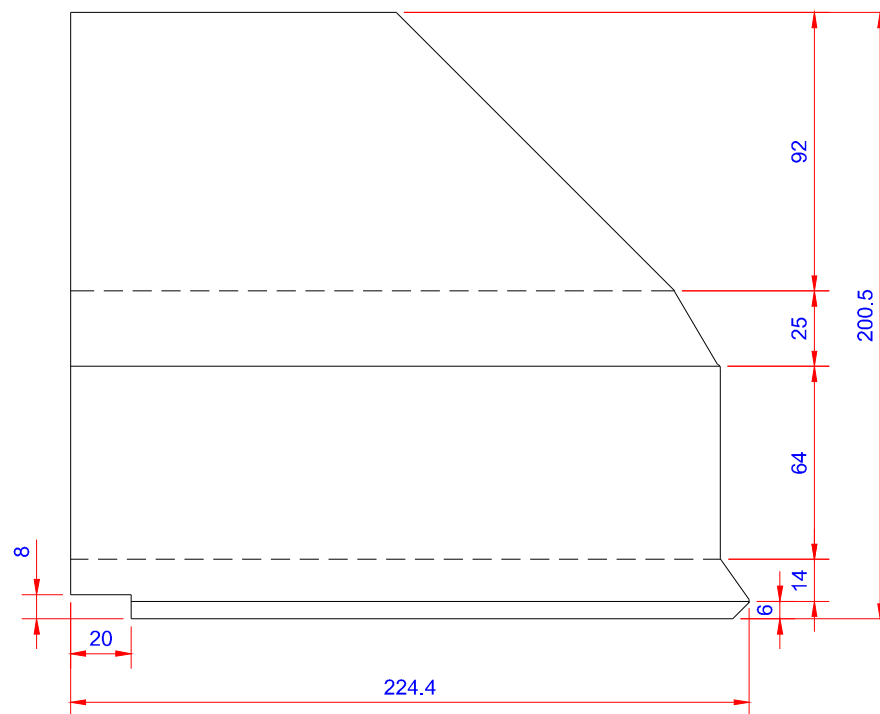

Product: Vindskede 100mm vinkel - udvendig hjørne - SORT

Scale:	1:2.5
Angle	±1.0 Deg.
Dimension	±0.6mm.
Material	EN AW-1060-H24
Material thickness	0.6 mm.
Material length	225 mm.
Pcs/pallet	
Pcs/box	

NOTE:
 Black paint, RAL9005

This side is black paint+film.

Left right symmetry

Drawing by	Albert
Check by	Jones
Approved by	<i>[Signature]</i>
Drawing date	17.05.2024
Revision date	
Revision number	A
Drawing number	TPB03101