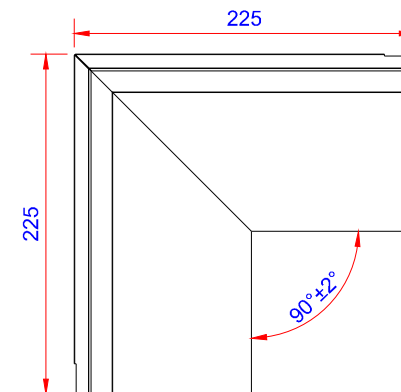

Product: Vindskede 100mm vinkel - udvendig hjørne - SORT

Scale:	1:2.5
Angle	±1.0 Deg.
Dimension	±0.6mm.
Material	EN AW-1060-H24
Material thickness	0.6 mm.
Material length	225 mm.
Pcs/pallet	
Pcs/box	

NOTE:
 Black paint, RAL9005

This side is black paint+film.

Left right symmetry

Drawing by	Albert
Check by	Jones
Approved by	<i>[Signature]</i>
Drawing date	17.05.2024
Revision date	
Revision number	A
Drawing number	TPB03101