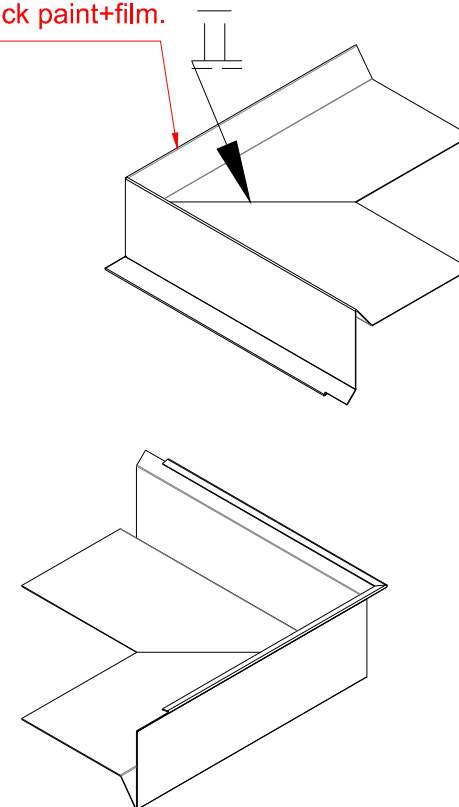

Product: Vindskede 100mm vinkel - udvendig hjørne - SORT

Scale:	1:2.5
Angle	±1.0 Deg.
Dimension	±0.6mm.
Material	EN AW-1060-H24
Material thickness	0.6 mm.
Material length	225 mm.
Pcs/pallet	
Pcs/box	

NOTE:
 Black paint, RAL9005

This side is black paint+film.

Left right symmetry

Drawing by	Albert
Check by	Jones
Approved by	<i>[Signature]</i>
Drawing date	17.05.2024
Revision date	
Revision number	A
Drawing number	TPB03101