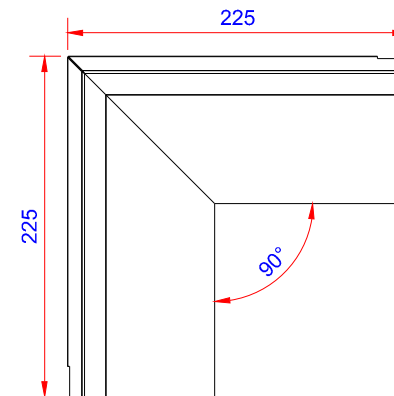

Product:

Vindskede 80mm vinkel 90 - SORT

Data:	
Scale:	1:2.5
Material	EN AW-1060-H24
Material thickness	0.6 mm.
Material length	225 mm.
Pcs/pallet	
Pcs/box	

NOTE:  
Black paint, RAL9005

This side is black paint+film.

Left right symmetry

Date	17.03.2023
NO	TPB03104-GTB