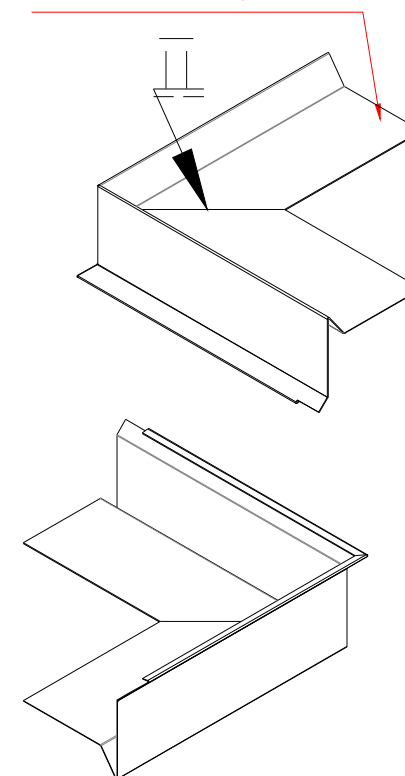

Product:

Vindskede 80mm vinkel 90 - SORT

Data:	
Scale:	1:2.5
Material	EN AW-1060-H24
Material thickness	0.6 mm.
Material length	225 mm.
Pcs/pallet	
Pcs/box	

NOTE:  
Black paint, RAL9005

This side is black paint+film.

Left right symmetry

Date	17.03.2023
NO	TPB03104-GTB