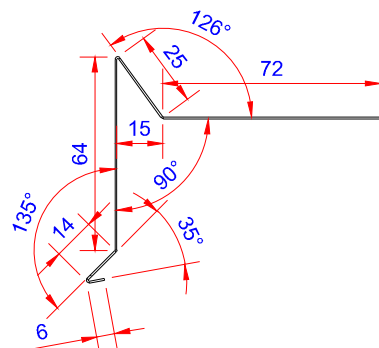

Product:

Vindskede 80mm vinkel 90 - SORT

Data:	
Scale:	1:2.5
Material	EN AW-1060-H24
Material thickness	0.6 mm.
Material length	225 mm.
Pcs/pallet	
Pcs/box	

NOTE:  
Black paint, RAL9005

This side is black paint+film.

Left right symmetry

Date	17.03.2023
NO	TPB03104-GTB