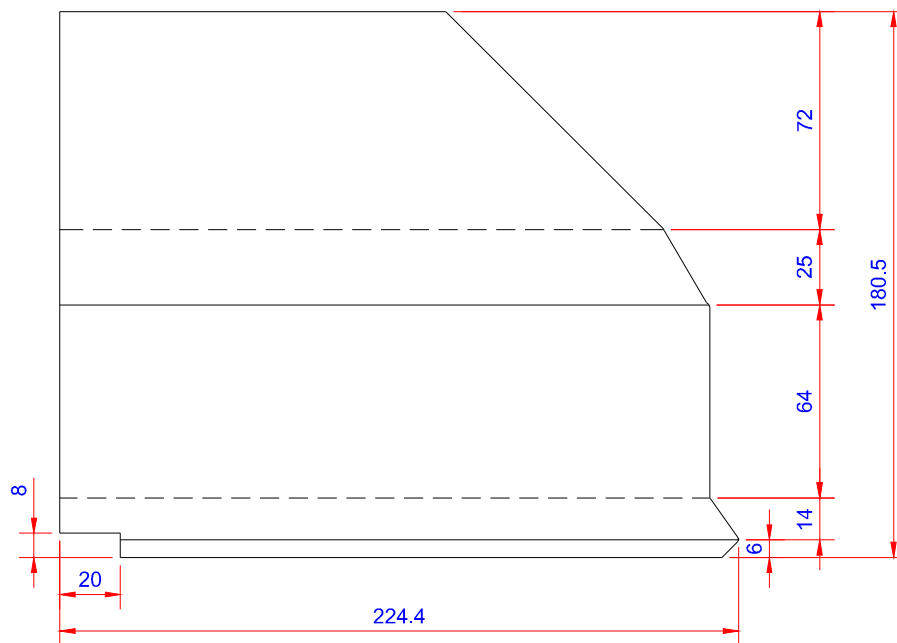

Product:

Vindskede 80mm vinkel 90 - SORT

Data:	
Scale:	1:2.5
Material	EN AW-1060-H24
Material thickness	0.6 mm.
Material length	225 mm.
Pcs/pallet	
Pcs/box	

NOTE:  
Black paint, RAL9005

This side is black paint+film.

Left right symmetry

Date	17.03.2023
NO	TPB03104-GTB