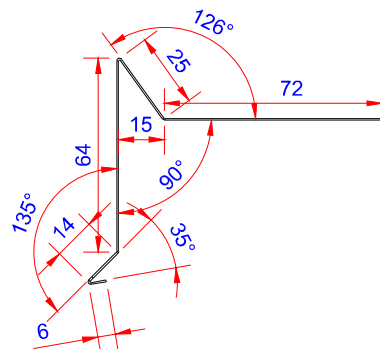

Product:

Vindskede 80mm vinkel 270 - SORT

|                    |                |
|--------------------|----------------|
| Data:              |                |
| Scale:             | 1:2.5          |
| Material           | EN AW-1060-H24 |
| Material thickness | 0.6 mm.        |
| Material length    | 225 mm.        |
| Pcs/pallet         |                |
| Pcs/box            |                |

NOTE:  
Black paint, RAL9005

This side is black paint+film.

Left right symmetry

|      |              |
|------|--------------|
| Date | 17.03.2023   |
| NO   | TPB03204-GTB |