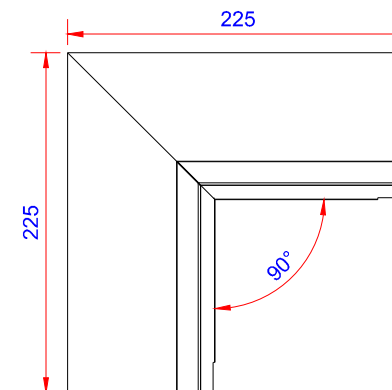

Product:

Vindskede 80mm vinkel 270 - SORT

|                    |                |
|--------------------|----------------|
| Data:              |                |
| Scale:             | 1:2.5          |
| Material           | EN AW-1060-H24 |
| Material thickness | 0.6 mm.        |
| Material length    | 225 mm.        |
| Pcs/pallet         |                |
| Pcs/box            |                |

NOTE:  
Black paint, RAL9005

This side is black paint+film.

Left right symmetry

|      |              |
|------|--------------|
| Date | 17.03.2023   |
| NO   | TPB03204-GTB |