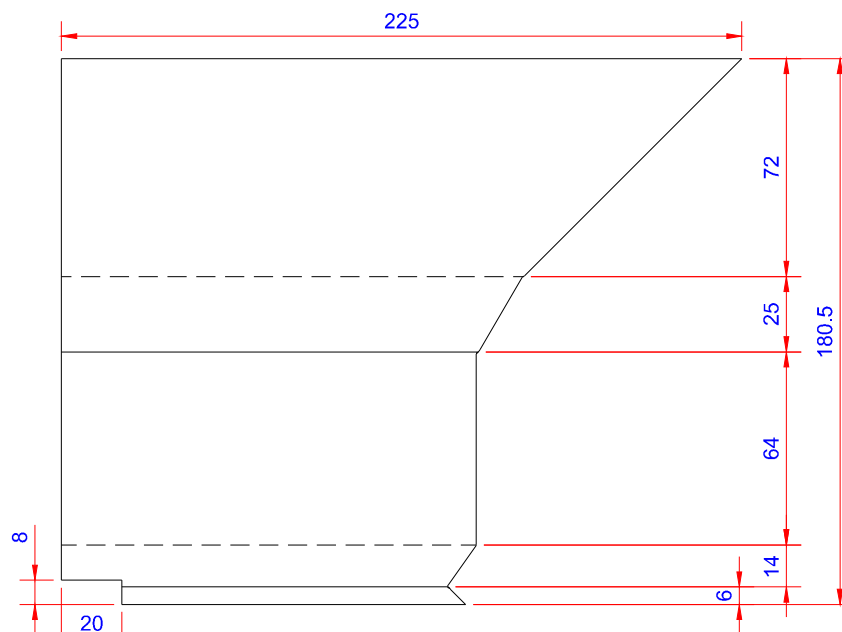

Product:

Vindskede 80mm vinkel 270 - SORT

|                    |                |
|--------------------|----------------|
| Data:              |                |
| Scale:             | 1:2.5          |
| Material           | EN AW-1060-H24 |
| Material thickness | 0.6 mm.        |
| Material length    | 225 mm.        |
| Pcs/pallet         |                |
| Pcs/box            |                |

NOTE:  
Black paint, RAL9005

This side is black paint+film.

Left right symmetry

|      |              |
|------|--------------|
| Date | 17.03.2023   |
| NO   | TPB03204-GTB |