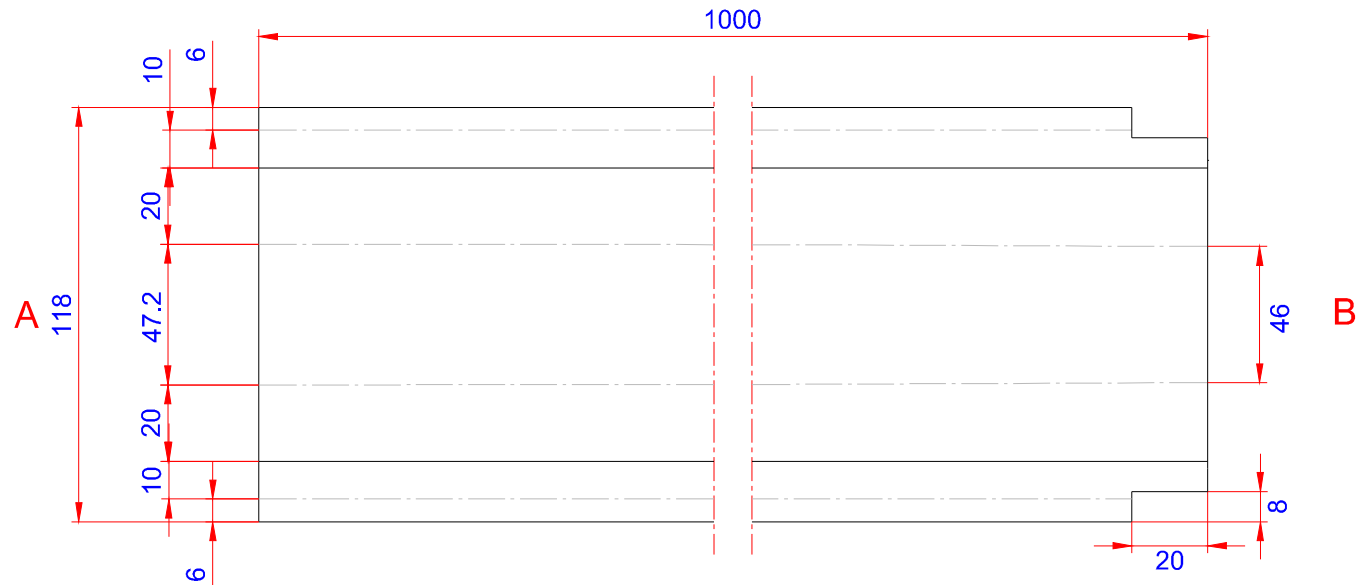

Data:	
Scale:	1:1
Material	EN AW-1060-H14
Material thickness	0.6 mm.
Material length	1000 mm.
Pcs/pallet	1000
Pcs/box	50

NOTE:
Black paint+film

Date	07.05.2021
NO	TPB04006-GTB