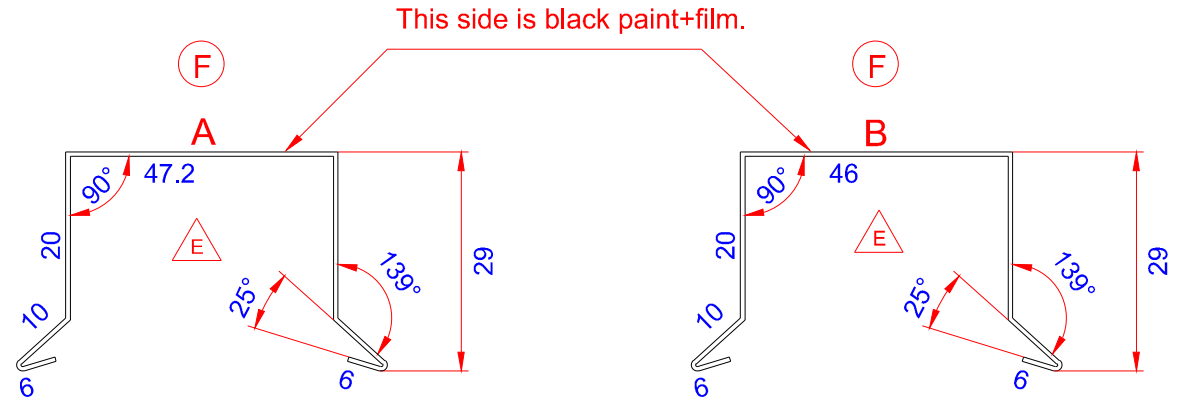

Data:	
Scale:	1:1
Material	EN AW-1060-H14
Material thickness	0.6 mm.
Material length	1000 mm.
Pcs/pallet	1000
Pcs/box	50

NOTE:
Black paint+film

Date	07.05.2021
NO	TPB04006-GTB