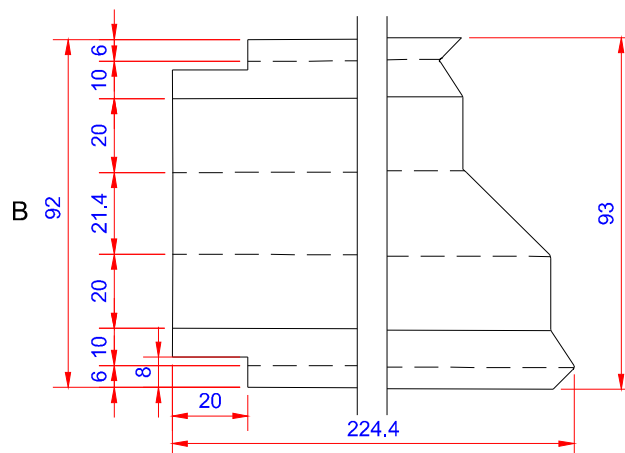

Product:

Stern kapsel 22mm vinkel 90 - SORT

Data:	
Scale:	1:1
Material	EN AW-1060-H24
Material thickness	0.6 mm.
Material length	225 mm.
Pcs/pallet	
Pcs/box	

NOTE:  
Black paint, RAL9005

This side is black paint+film.