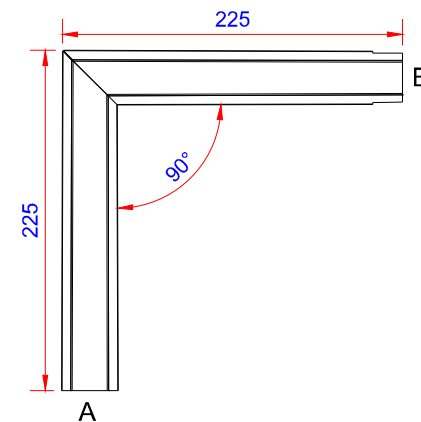

Product:

Stern kapsel 22mm vinkel 90 - SORT

Data:	
Scale:	1:1
Material	EN AW-1060-H24
Material thickness	0.6 mm.
Material length	225 mm.
Pcs/pallet	
Pcs/box	

NOTE:  
Black paint, RAL9005

This side is black paint+film.