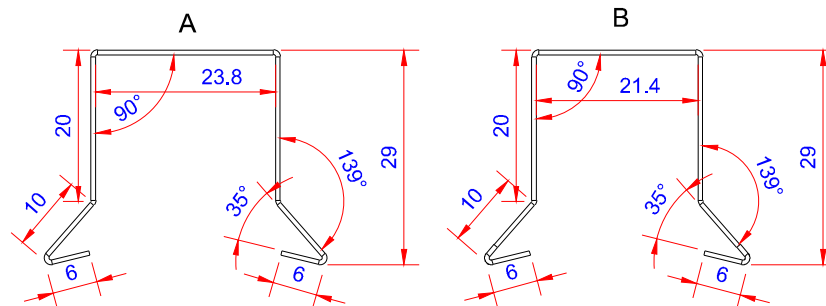

Product:

Stern kapsel 22mm vinkel 90 - SORT

Data:	
Scale:	1:1
Material	EN AW-1060-H24
Material thickness	0.6 mm.
Material length	225 mm.
Pcs/pallet	
Pcs/box	

NOTE:  
Black paint, RAL9005

This side is black paint+film.