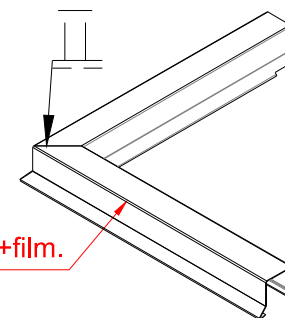

Product:

Stern kapsel 22mm vinkel 90 - SORT

Data:	
Scale:	1:1
Material	EN AW-1060-H24
Material thickness	0.6 mm.
Material length	225 mm.
Pcs/pallet	
Pcs/box	

NOTE:  
Black paint, RAL9005

This side is black paint+film.