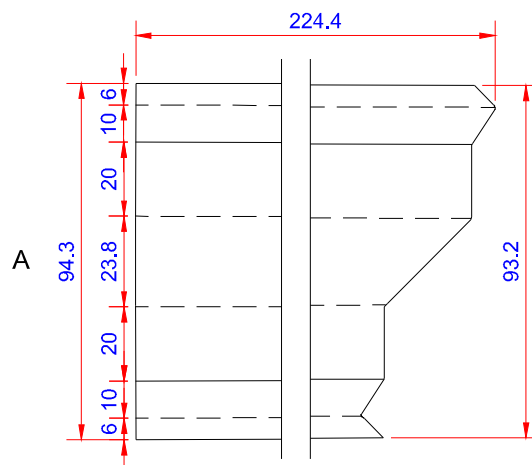

Product:

Stern kapsel 22mm vinkel 90 - SORT

Data:	
Scale:	1:1
Material	EN AW-1060-H24
Material thickness	0.6 mm.
Material length	225 mm.
Pcs/pallet	
Pcs/box	

NOTE:  
Black paint, RAL9005

This side is black paint+film.